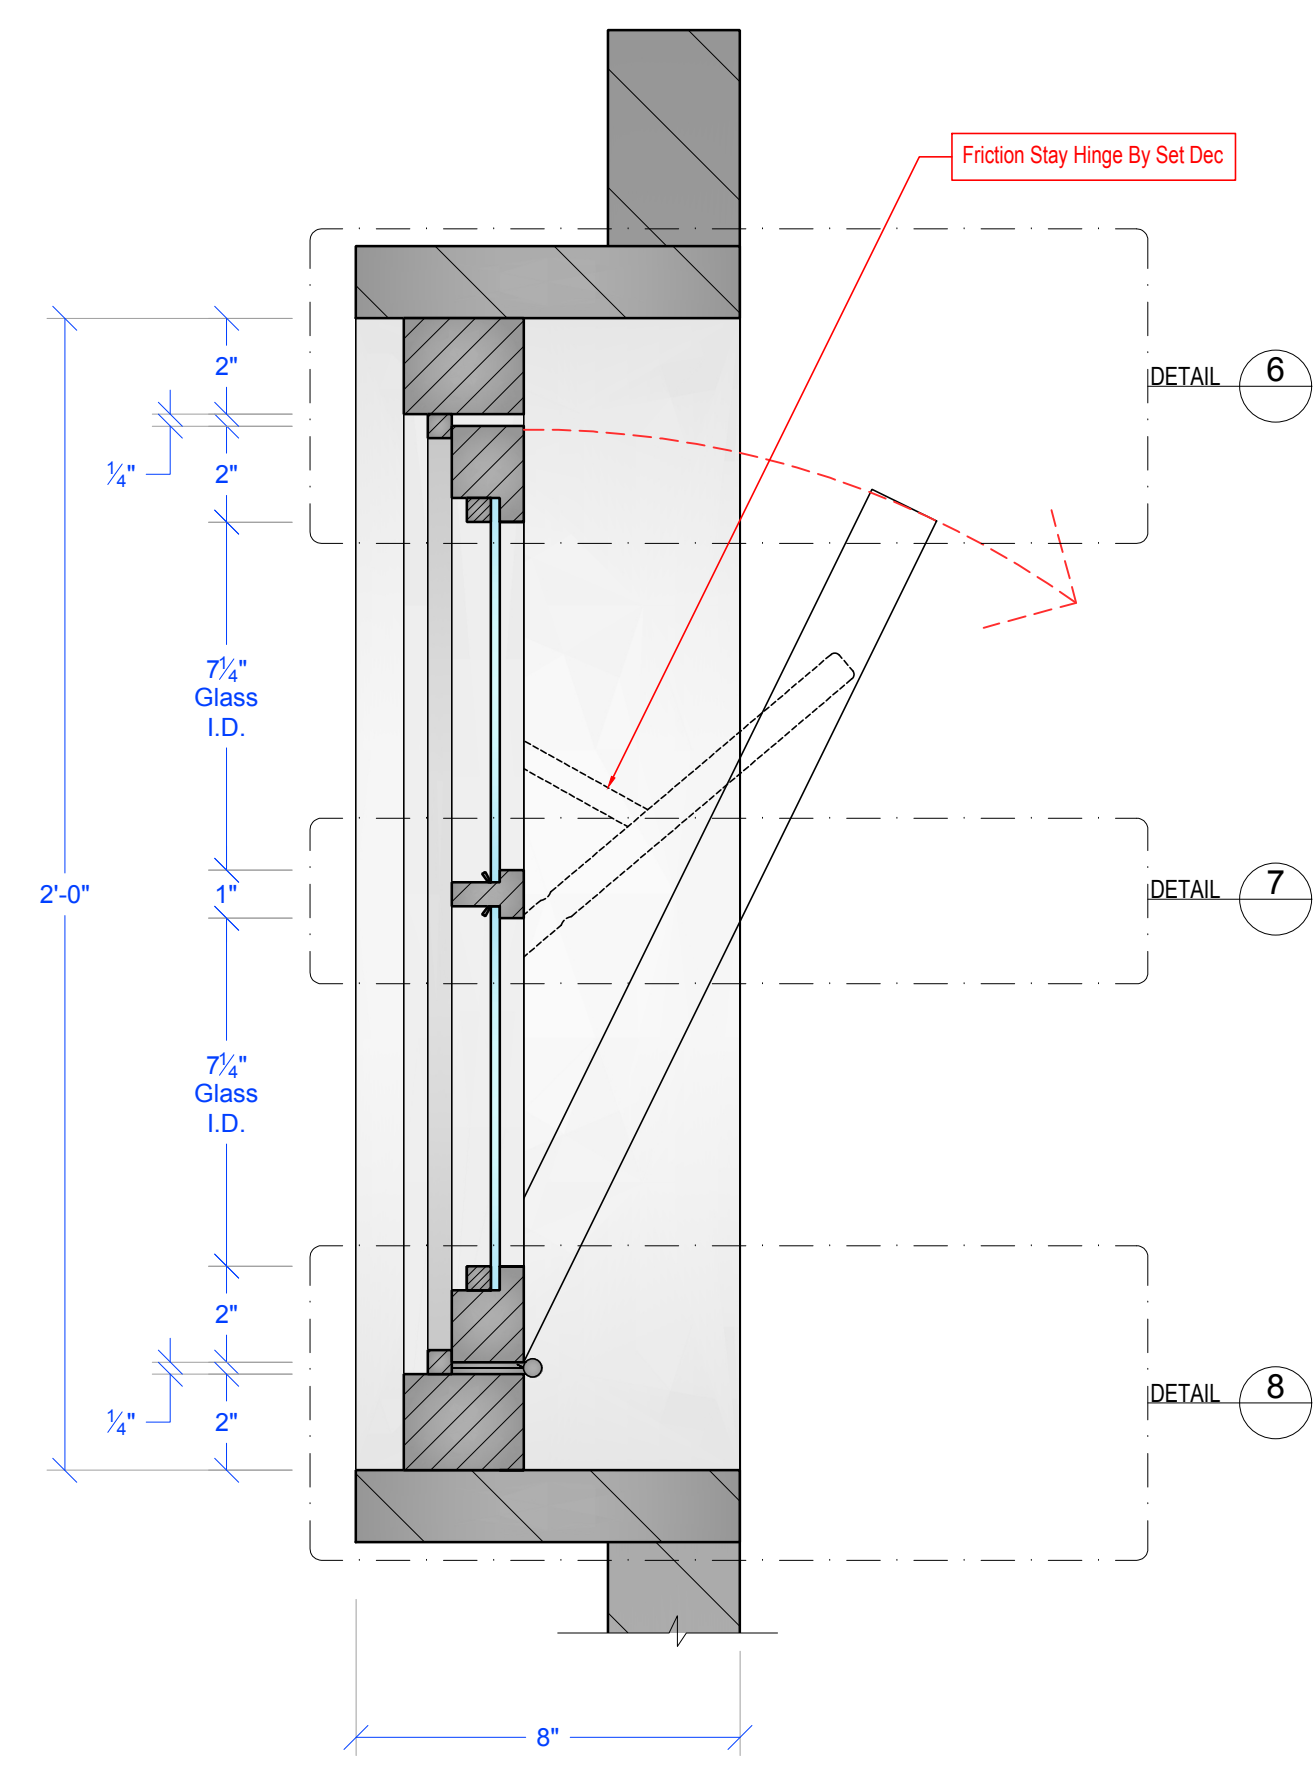

1 SET PLAN
SCALE: 1/2" = 1'-0"

2 REFLECTED CEILING PLAN
SCALE: 1/2" = 1'-0"

3 FLOORING PLAN
SCALE: 1/2" = 1'-0"

CEILING REFERENCE PHOTO
SCALE: NOT TO SCALE

+1/4" LUAN PAD THROUGHOUT

RELEASED
12-17-2024
SHOOT DATE: 01.09.25

1895 125 2020

FBI MOST WANTED
SEASON 6

PRODUCTION DESIGNER: KARA ZEIGON
ART DIRECTOR: CHRIS THOMPSON
SET DECORATOR: TORA PETERSON

DRAWING NAME: WINDOW DETAILS
SET NAME: 613-12 Int. College Bar Bathroom (VA)
LOCATION: Stage 24

SCALE: AS NOTED
DATE: 12.17.24
REV:

DRAWN: Colt F.

EPISODE: 613
SET #: 12

PLATE:

3.0

1 SET PLAN
SCALE: 1/2" = 1'-0"

A ELEVATION
SCALE: 1" = 1'-0"

A3 SECTION
SCALE: 1" = 1'-0"

A2 PLAN
SCALE: 1" = 1'-0"

A4 DETAIL
SCALE: FULL SCALE

RELEASED
12-18-2024
SHOOT DATE: 01.09.25