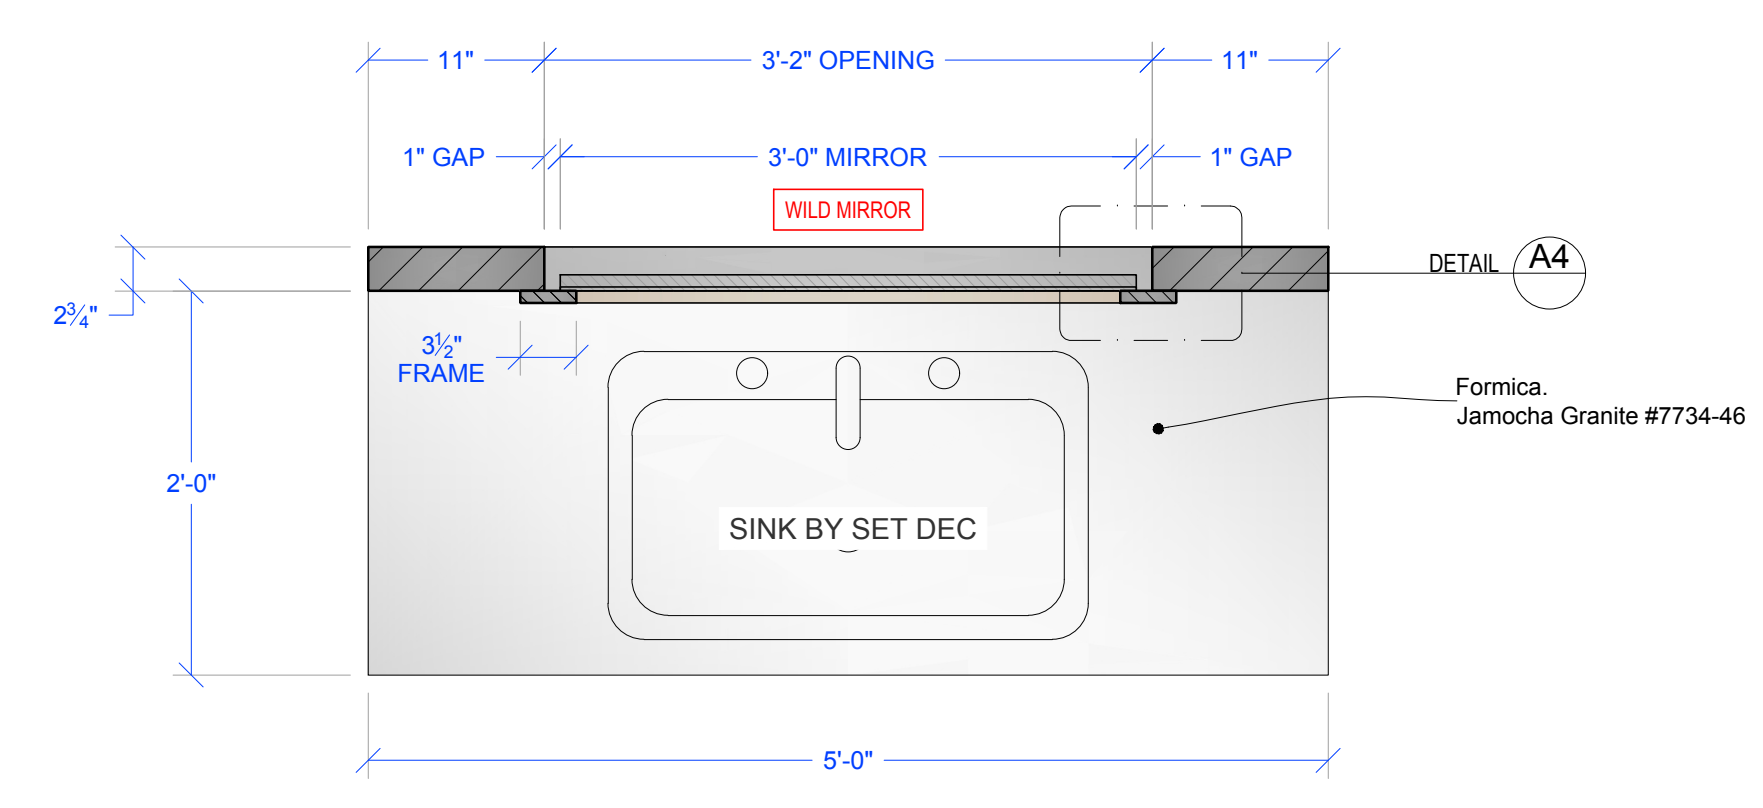

1 SET PLAN
SCALE: 1/2" = 1'-0"

2 REFLECTED CEILING PLAN
SCALE: 1/2" = 1'-0"

3 FLOORING PLAN
SCALE: 1/2" = 1'-0"

CEILING REFERENCE PHOTO
SCALE: NOT TO SCALE

+1/4" LUAN PAD THROUGHOUT

RELEASED
12-17-2024
SHOOT DATE: 01.09.25

1895 125 2020

FBI MOST WANTED
SEASON 6

PRODUCTION DESIGNER: KARA ZEIGON
ART DIRECTOR: CHRIS THOMPSON
SET DECORATOR: TORA PETERSON

DRAWING NAME: WINDOW DETAILS
SET NAME: 613-12 Int. College Bar Bathroom (VA)
LOCATION: Stage 24

SCALE: AS NOTED
DATE: 12.17.24
REV:

DRAWN: Colt F.

EPISODE: 613
SET #: 12

PLATE:

3.0

1 SET PLAN
SCALE: 1/2" = 1'-0"

A ELEVATION
SCALE: 1" = 1'-0"

A3 SECTION
SCALE: 1" = 1'-0"

A2 PLAN
SCALE: 1" = 1'-0"

A4 DETAIL
SCALE: FULL SCALE

RELEASED
12-18-2024
SHOOT DATE: 01.09.25