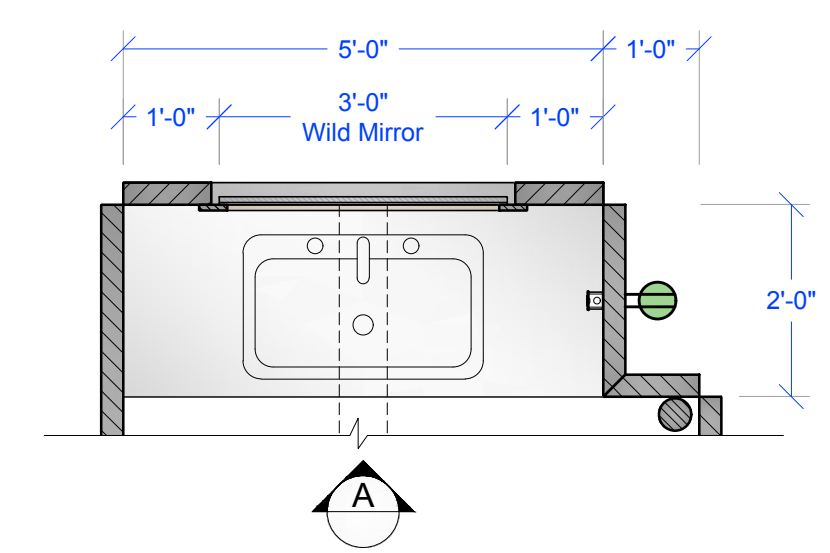

SCALE: AS NOTED
DATE: 12.17.24
REV:

DRAWN: Colt F.

EPISODE: 613
SET #: 12

PLATE:

3.0

1 SET PLAN
SCALE: 1/2" = 1'-0"

A ELEVATION
SCALE: 1" = 1'-0"

A3 SECTION
SCALE: 1" = 1'-0"

A2 PLAN
SCALE: 1" = 1'-0"

A4 DETAIL
SCALE: FULL SCALE

RELEASED
12-18-2024
SHOOT DATE: 01.09.25