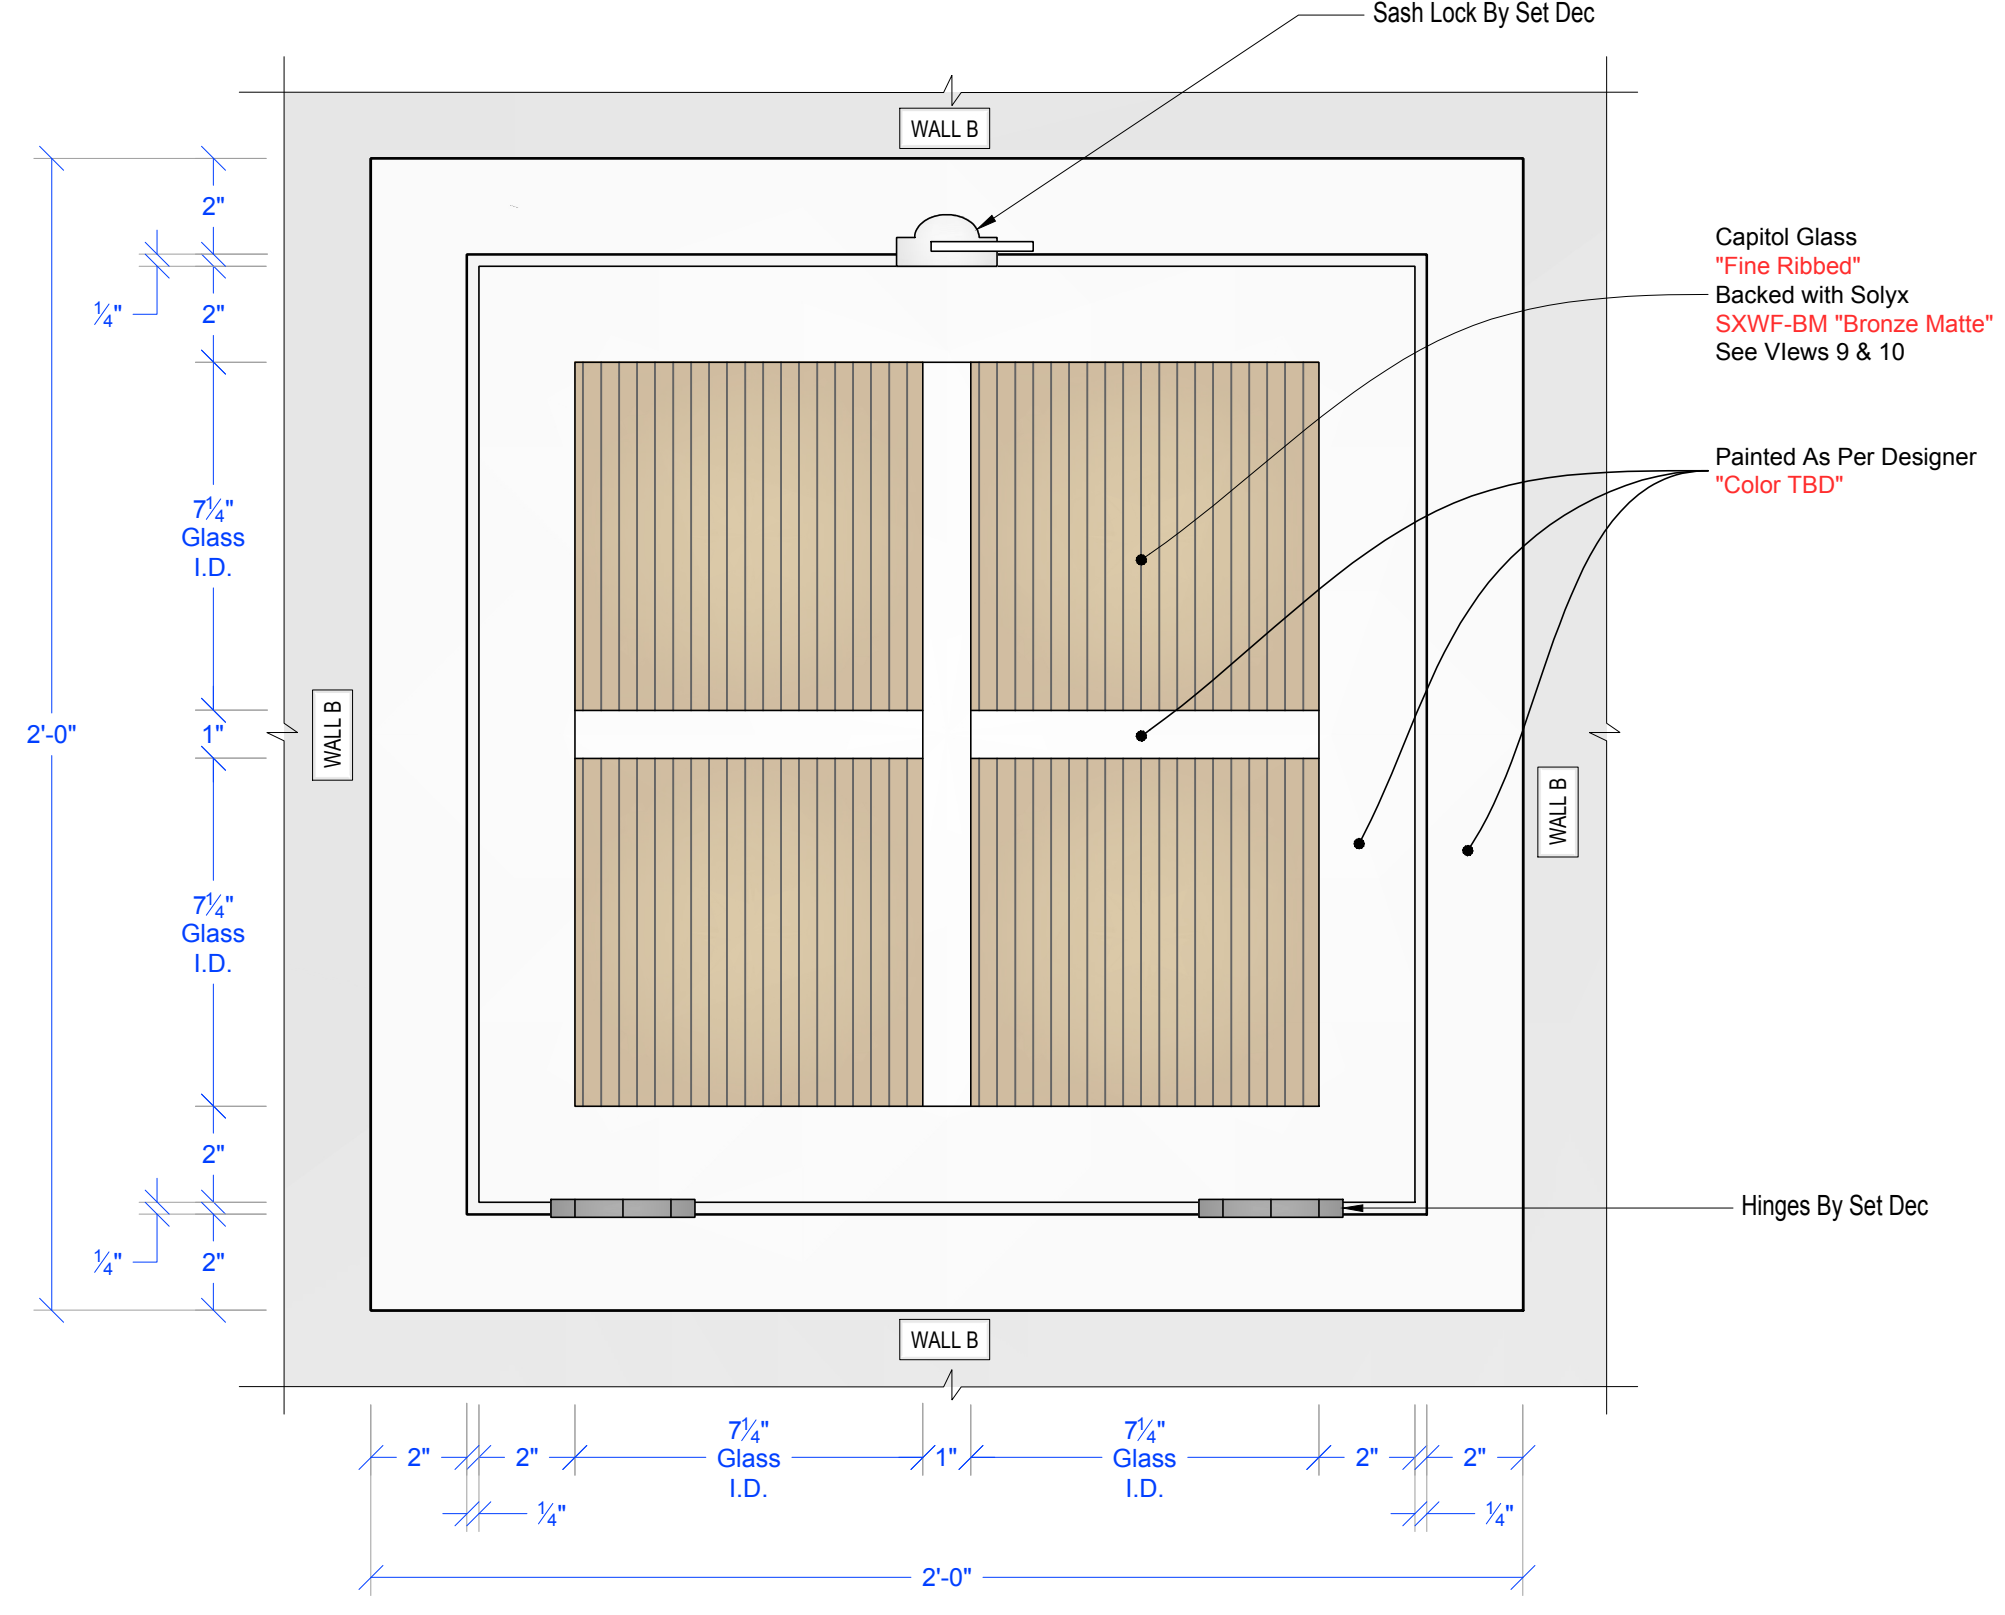

1 SET PLAN
SCALE: 1/2" = 1'-0"

2 REFLECTED CEILING PLAN
SCALE: 1/2" = 1'-0"

3 FLOORING PLAN
SCALE: 1/2" = 1'-0"

CEILING REFERENCE PHOTO
SCALE: NOT TO SCALE

+1/4" LUAN PAD THROUGHOUT

RELEASED
12-17-2024
SHOOT DATE: 01.09.25

1895 125 2020

FBI MOST WANTED
SEASON 6

PRODUCTION DESIGNER: KARA ZEIGON
ART DIRECTOR: CHRIS THOMPSON
SET DECORATOR: TORA PETERSON

DRAWING NAME: WINDOW DETAILS
SET NAME: 613-12 Int. College Bar Bathroom (VA)
LOCATION: Stage 24

SCALE: AS NOTED
DATE: 12.17.24
REV:

DRAWN: Colt F.

EPISODE: 613
SET #: 12

PLATE:

3.0

1 SET PLAN
SCALE: 1/2" = 1'-0"

A ELEVATION
SCALE: 1" = 1'-0"

A3 SECTION
SCALE: 1" = 1'-0"

A2 PLAN
SCALE: 1" = 1'-0"

A4 DETAIL
SCALE: FULL SCALE

RELEASED
12-18-2024
SHOOT DATE: 01.09.25