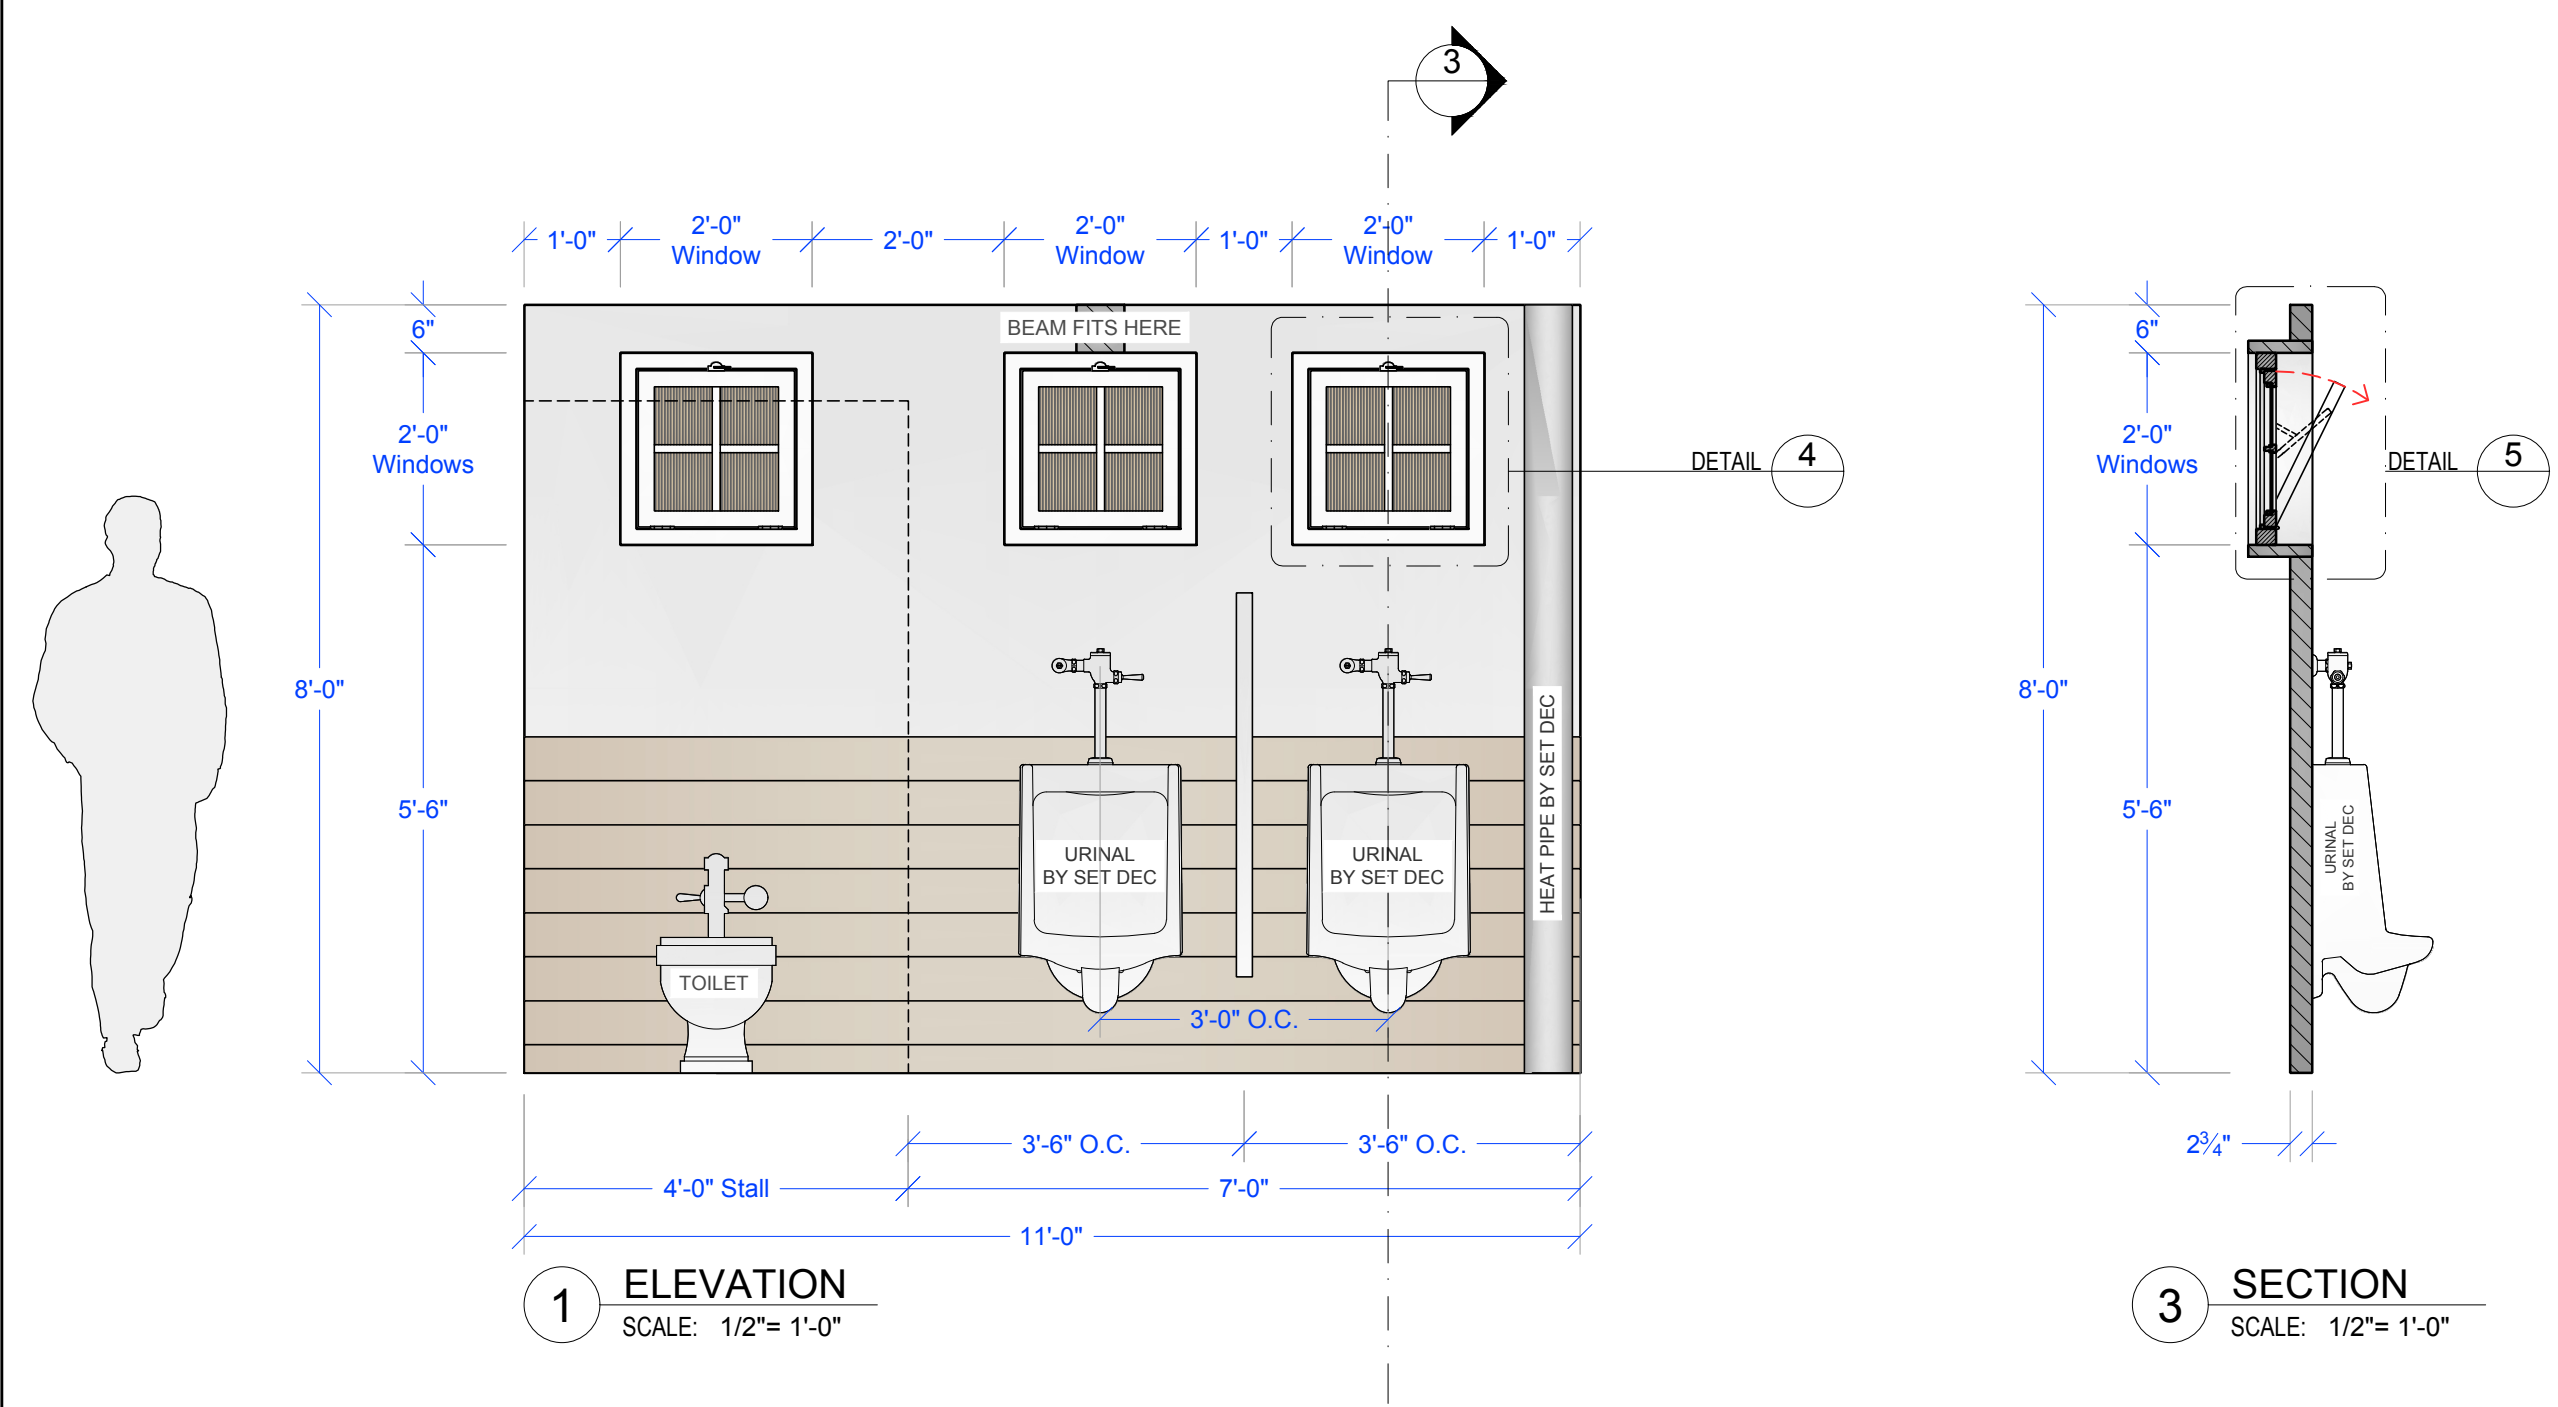

1 SET PLAN
SCALE: 1/2" = 1'-0"

2 REFLECTED CEILING PLAN
SCALE: 1/2" = 1'-0"

3 FLOORING PLAN
SCALE: 1/2" = 1'-0"

CEILING REFERENCE PHOTO
SCALE: NOT TO SCALE

+1/4" LUAN PAD THROUGHOUT

RELEASED
12-17-2024
SHOOT DATE: 01.09.25

1895 125 2020

FBI MOST WANTED
SEASON 6

PRODUCTION DESIGNER: KARA ZEIGON
ART DIRECTOR: CHRIS THOMPSON
SET DECORATOR: TORA PETERSON

DRAWING NAME: WINDOW DETAILS
SET NAME: 613-12 Int. College Bar Bathroom (VA)
LOCATION: Stage 24

SCALE: AS NOTED
DATE: 12.17.24
REV:

DRAWN: Colt F.

EPISODE: 613
SET #: 12

PLATE:

3.0

1 SET PLAN
SCALE: 1/2" = 1'-0"

A ELEVATION
SCALE: 1" = 1'-0"

A3 SECTION
SCALE: 1" = 1'-0"

A2 PLAN
SCALE: 1" = 1'-0"

A4 DETAIL
SCALE: FULL SCALE

RELEASED
12-18-2024
SHOOT DATE: 01.09.25