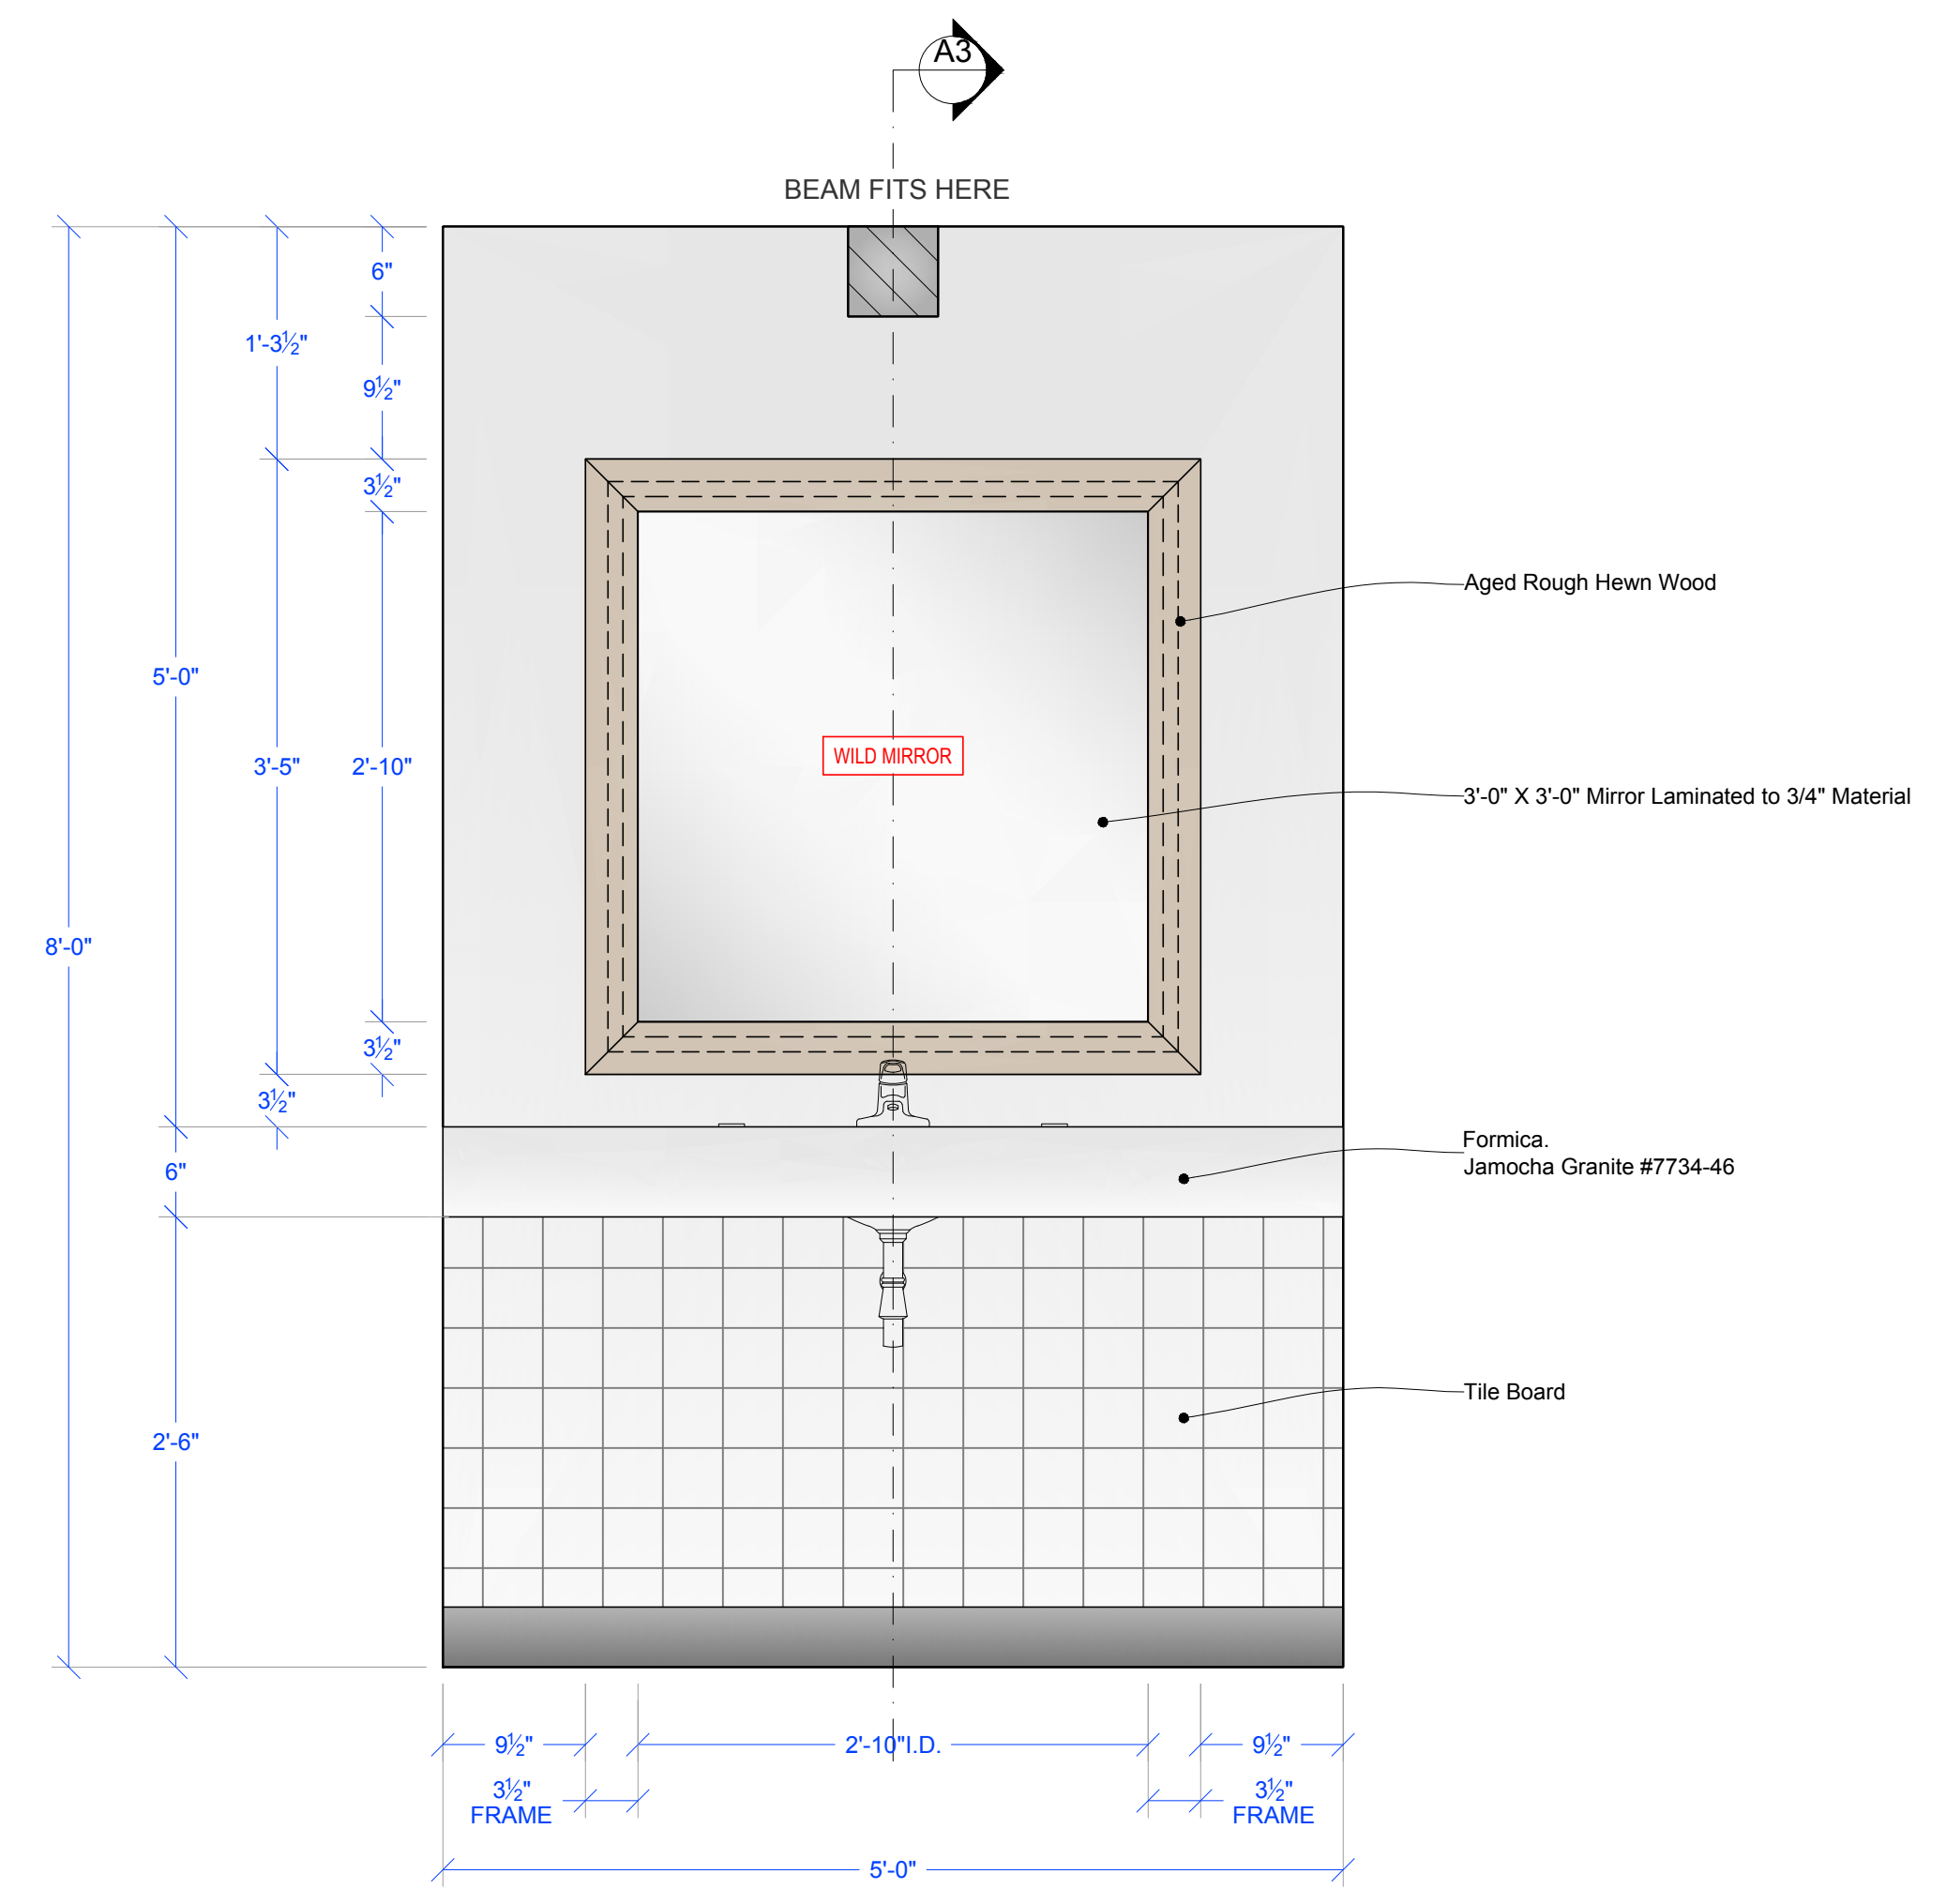

1 SET PLAN
SCALE: 1/2" = 1'-0"

2 REFLECTED CEILING PLAN
SCALE: 1/2" = 1'-0"

3 FLOORING PLAN
SCALE: 1/2" = 1'-0"

CEILING REFERENCE PHOTO
SCALE: NOT TO SCALE

+1/4" LUAN PAD THROUGHOUT

RELEASED
12-17-2024
SHOOT DATE: 01.09.25

1895 125 2020

FBI MOST WANTED
SEASON 6

PRODUCTION DESIGNER: KARA ZEIGON
ART DIRECTOR: CHRIS THOMPSON
SET DECORATOR: TORA PETERSON

DRAWING NAME: WINDOW DETAILS
SET NAME: 613-12 Int. College Bar Bathroom (VA)
LOCATION: Stage 24

SCALE: AS NOTED
DATE: 12.17.24
REV:

DRAWN: Colt F.

EPISODE: 613
SET #: 12

PLATE:

3.0

1 SET PLAN
SCALE: 1/2" = 1'-0"

A ELEVATION
SCALE: 1" = 1'-0"

A3 SECTION
SCALE: 1" = 1'-0"

A2 PLAN
SCALE: 1" = 1'-0"

A4 DETAIL
SCALE: FULL SCALE

RELEASED
12-18-2024
SHOOT DATE: 01.09.25