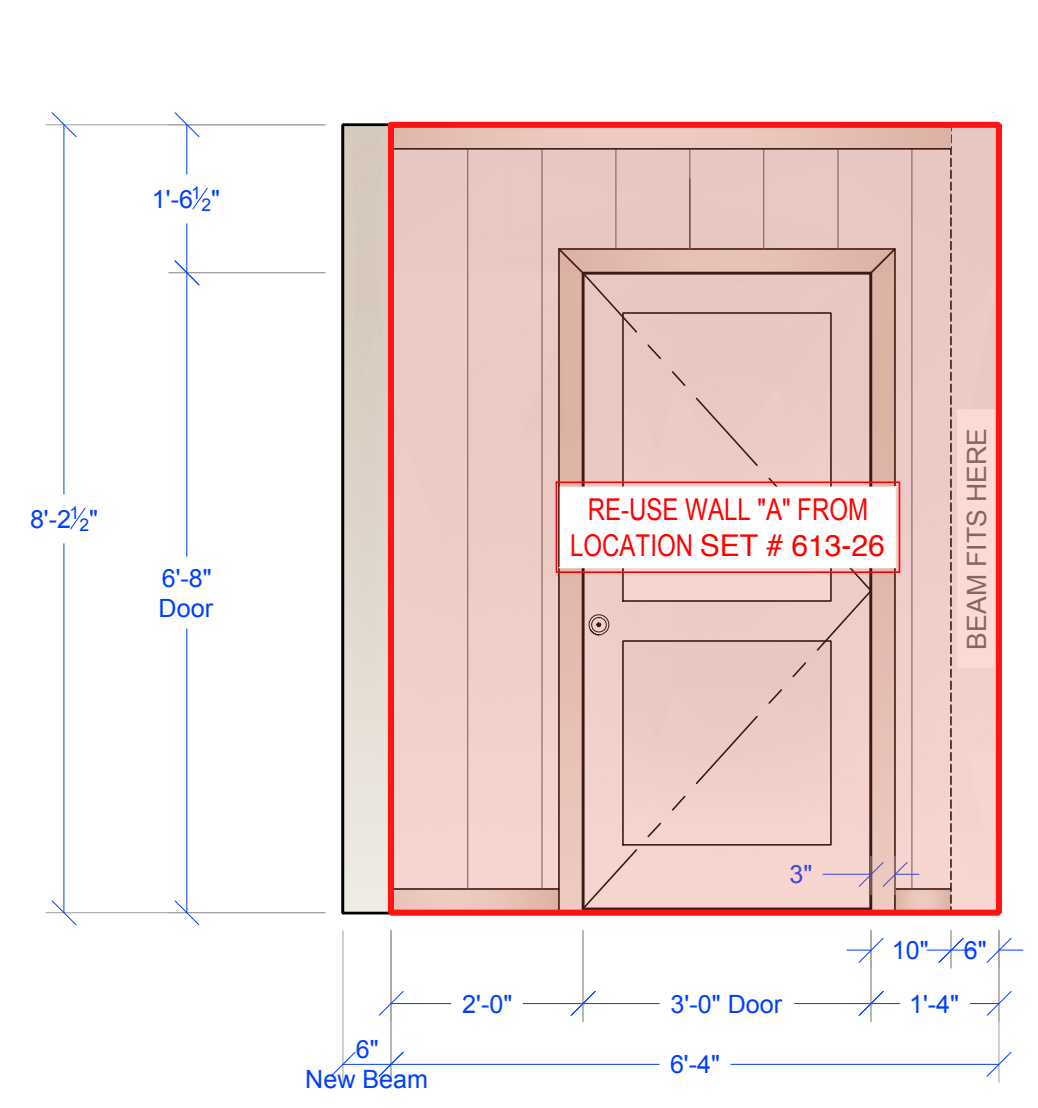

1 SET PLAN
SCALE: 1/2" = 1'-0"

2 REFLECTED CEILING PLAN
SCALE: 1/2" = 1'-0"

3 FLOORING PLAN
SCALE: 1/2" = 1'-0"

CEILING REFERENCE PHOTO
SCALE: NOT TO SCALE

+1/4" LUAN PAD THROUGHOUT

RELEASED
12-17-2024
SHOOT DATE: 01.09.25

1895 125 2020

FBI MOST WANTED
SEASON 6

PRODUCTION DESIGNER: KARA ZEIGON
ART DIRECTOR: CHRIS THOMPSON
SET DECORATOR: TORA PETERSON

DRAWING NAME: WINDOW DETAILS
SET NAME: 613-12 Int. College Bar Bathroom (VA)
LOCATION: Stage 24

SCALE: AS NOTED
DATE: 12.17.24
REV:

DRAWN: Colt F.

EPISODE: 613
SET #: 12

PLATE:

3.0

1 SET PLAN
SCALE: 1/2" = 1'-0"

A ELEVATION
SCALE: 1" = 1'-0"

A3 SECTION
SCALE: 1" = 1'-0"

A2 PLAN
SCALE: 1" = 1'-0"

A4 DETAIL
SCALE: FULL SCALE

RELEASED
12-18-2024
SHOOT DATE: 01.09.25