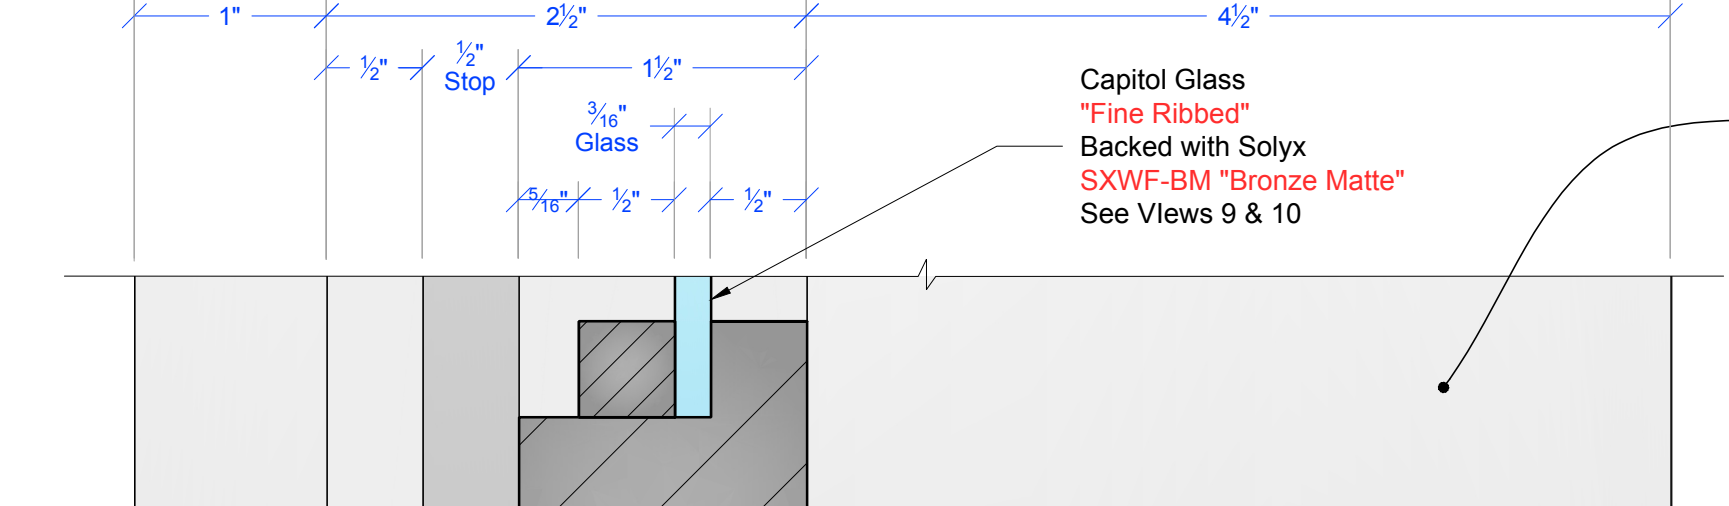

1 SET PLAN
SCALE: 1/2" = 1'-0"

2 REFLECTED CEILING PLAN
SCALE: 1/2" = 1'-0"

3 FLOORING PLAN
SCALE: 1/2" = 1'-0"

CEILING REFERENCE PHOTO
SCALE: NOT TO SCALE

+1/4" LUAN PAD THROUGHOUT

RELEASED
12-17-2024
SHOOT DATE: 01.09.25

1895 125 2020

FBI MOST WANTED
SEASON 6

PRODUCTION DESIGNER: KARA ZEIGON
ART DIRECTOR: CHRIS THOMPSON
SET DECORATOR: TORA PETERSON

DRAWING NAME: WINDOW DETAILS
SET NAME: 613-12 Int. College Bar Bathroom (VA)
LOCATION: Stage 24

SCALE: AS NOTED
DATE: 12.17.24
REV:

DRAWN: Colt F.

EPISODE: 613
SET #: 12

PLATE:

3.0

1 SET PLAN
SCALE: 1/2" = 1'-0"

A ELEVATION
SCALE: 1" = 1'-0"

A3 SECTION
SCALE: 1" = 1'-0"

A2 PLAN
SCALE: 1" = 1'-0"

A4 DETAIL
SCALE: FULL SCALE

RELEASED
12-18-2024
SHOOT DATE: 01.09.25