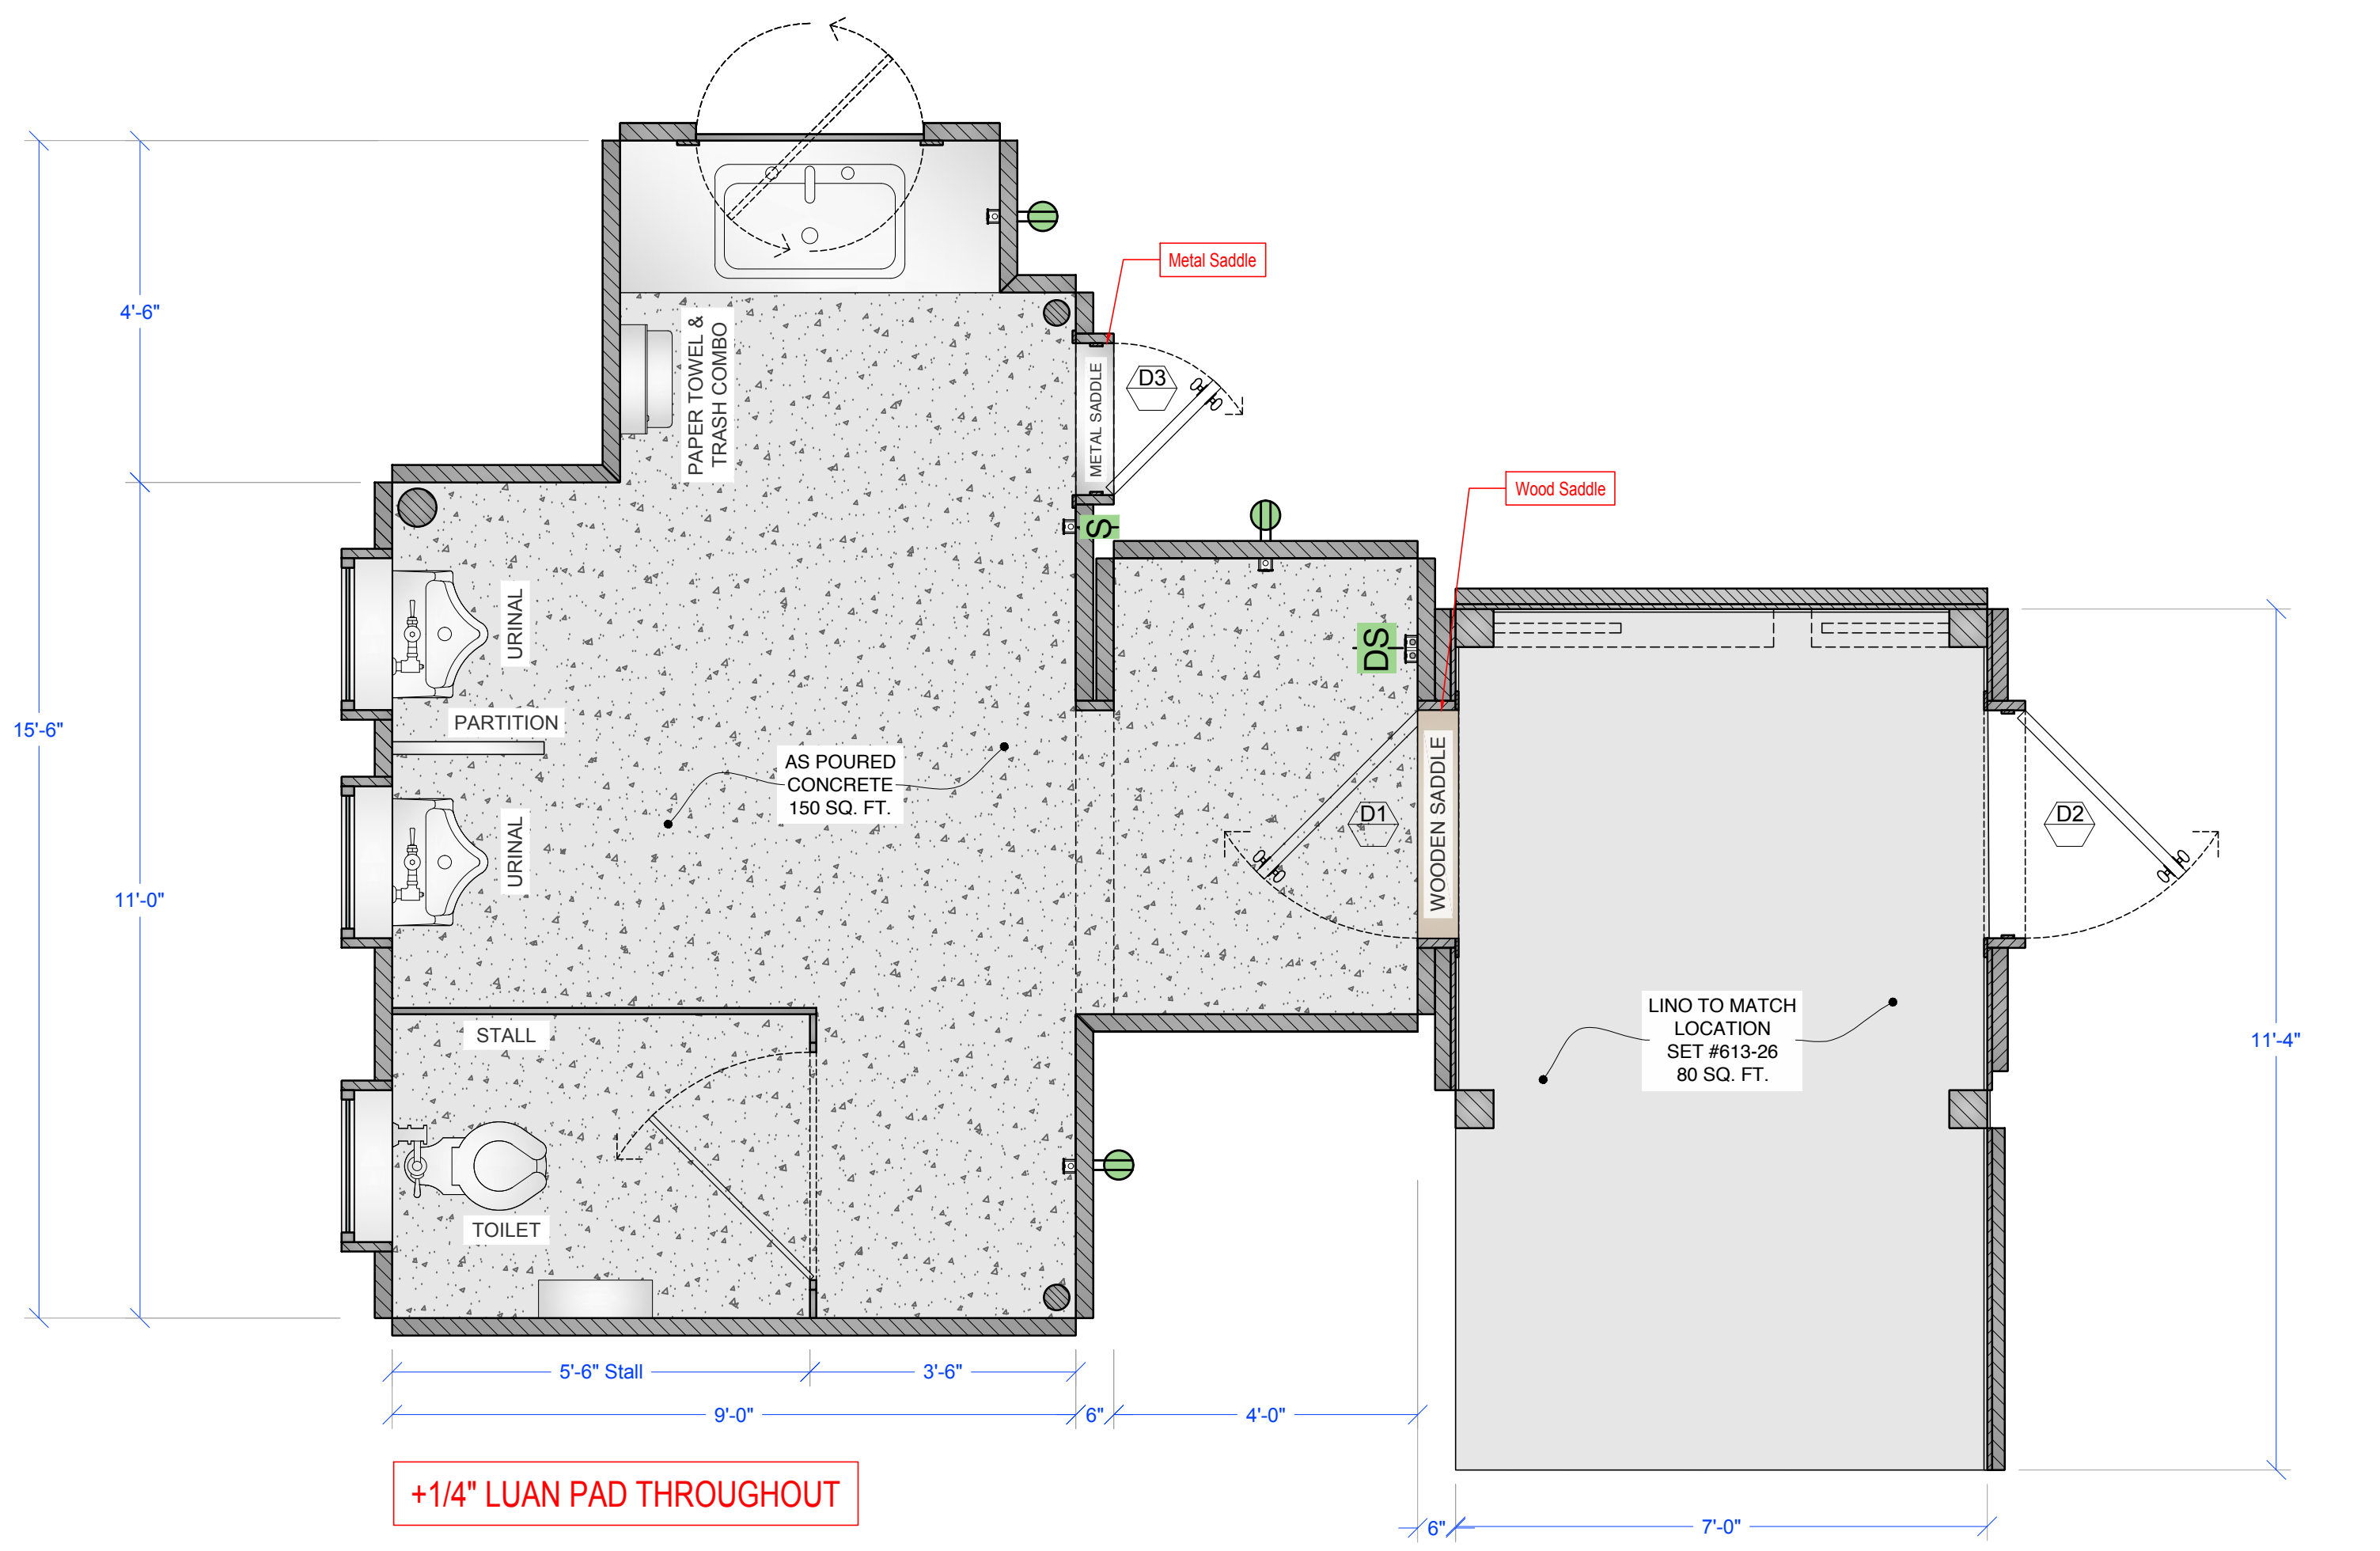

1 SET PLAN
SCALE: 1/2" = 1'-0"

2 REFLECTED CEILING PLAN
SCALE: 1/2" = 1'-0"

3 FLOORING PLAN
SCALE: 1/2" = 1'-0"

CEILING REFERENCE PHOTO
SCALE: NOT TO SCALE

+1/4" LUAN PAD THROUGHOUT

RELEASED
12-17-2024
SHOOT DATE: 01.09.25

1895 125 2020

FBI MOST WANTED
SEASON 6

PRODUCTION DESIGNER: KARA ZEIGON
ART DIRECTOR: CHRIS THOMPSON
SET DECORATOR: TORA PETERSON

DRAWING NAME: WINDOW DETAILS
SET NAME: 613-12 Int. College Bar Bathroom (VA)
LOCATION: Stage 24

SCALE: AS NOTED
DATE: 12.17.24
REV:

DRAWN: Colt F.

EPISODE: 613
SET #: 12

PLATE:

3.0

1 SET PLAN
SCALE: 1/2" = 1'-0"

A ELEVATION
SCALE: 1" = 1'-0"

A3 SECTION
SCALE: 1" = 1'-0"

A2 PLAN
SCALE: 1" = 1'-0"

A4 DETAIL
SCALE: FULL SCALE

RELEASED
12-18-2024
SHOOT DATE: 01.09.25