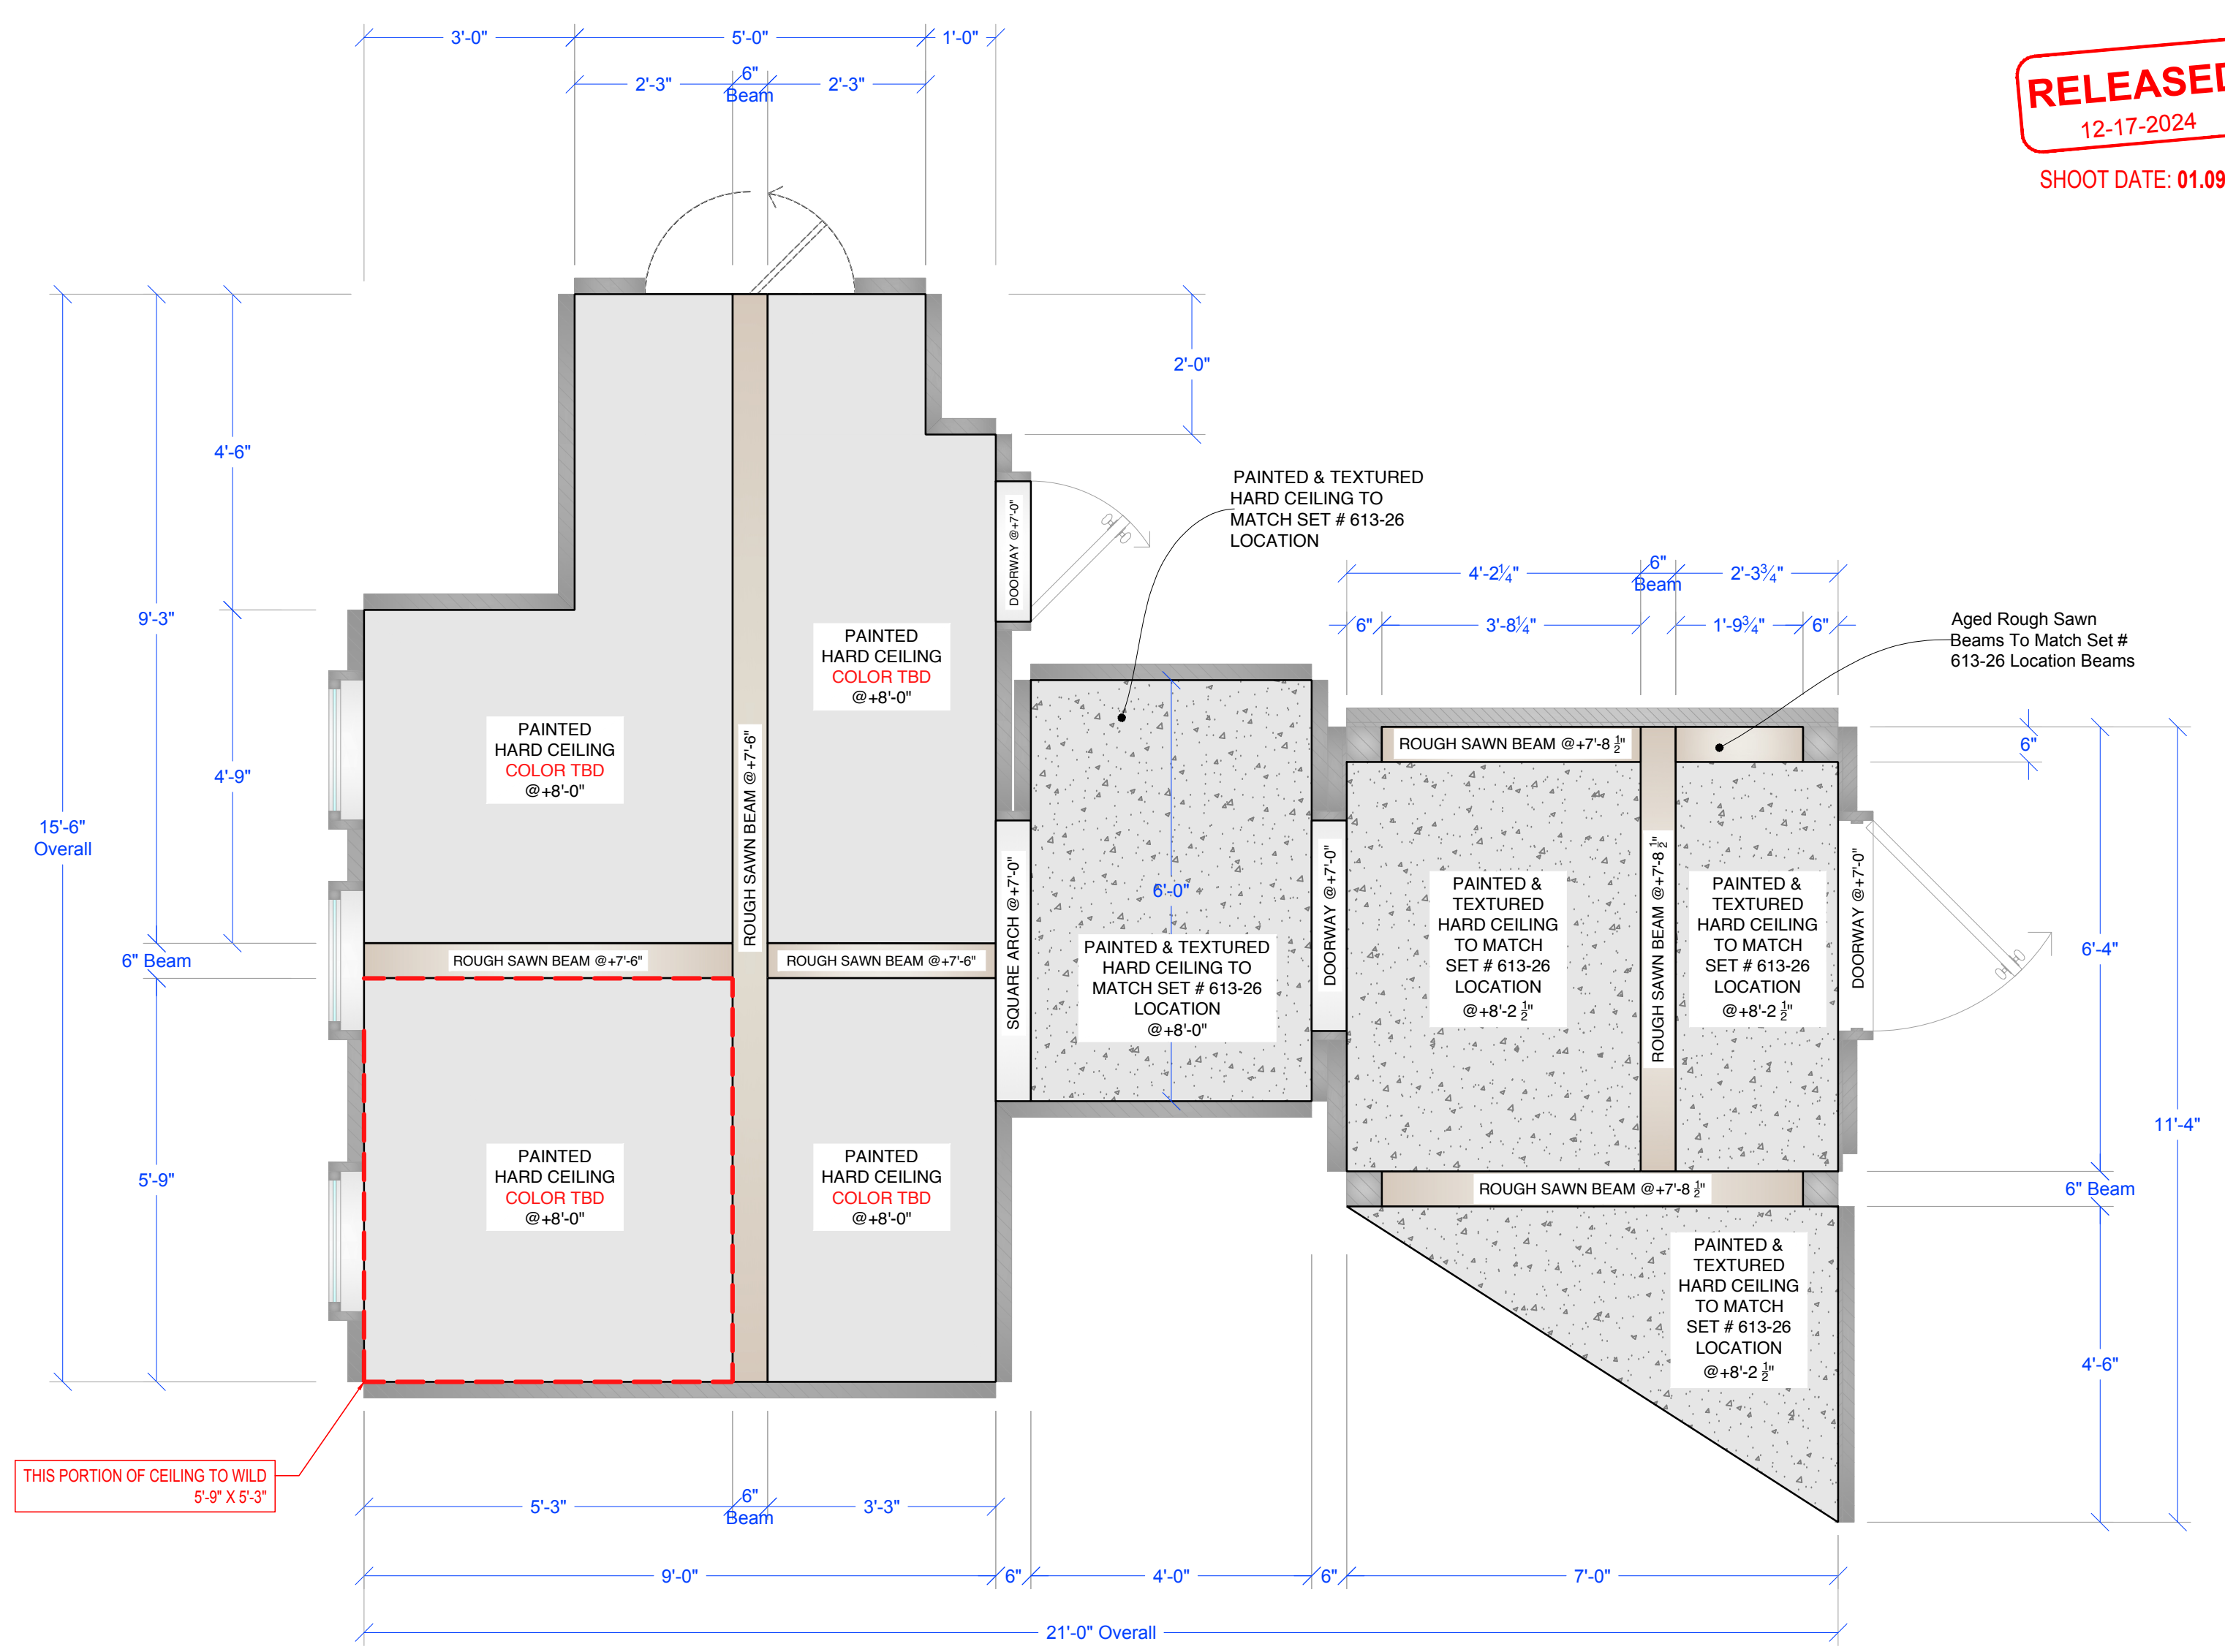

1 SET PLAN
SCALE: 1/2" = 1'-0"

2 REFLECTED CEILING PLAN
SCALE: 1/2" = 1'-0"

3 FLOORING PLAN
SCALE: 1/2" = 1'-0"

CEILING REFERENCE PHOTO
SCALE: NOT TO SCALE

+1/4" LUAN PAD THROUGHOUT

RELEASED
12-17-2024
SHOOT DATE: 01.09.25

1895 125 2020

FBI MOST WANTED
SEASON 6

PRODUCTION DESIGNER: KARA ZEIGON
ART DIRECTOR: CHRIS THOMPSON
SET DECORATOR: TORA PETERSON

DRAWING NAME: WINDOW DETAILS
SET NAME: 613-12 Int. College Bar Bathroom (VA)
LOCATION: Stage 24

SCALE: AS NOTED
DATE: 12.17.24
REV:

DRAWN: Colt F.

EPISODE: 613
SET #: 12

PLATE:

3.0

1 SET PLAN
SCALE: 1/2" = 1'-0"

A ELEVATION
SCALE: 1" = 1'-0"

A3 SECTION
SCALE: 1" = 1'-0"

A2 PLAN
SCALE: 1" = 1'-0"

A4 DETAIL
SCALE: FULL SCALE

RELEASED
12-18-2024
SHOOT DATE: 01.09.25