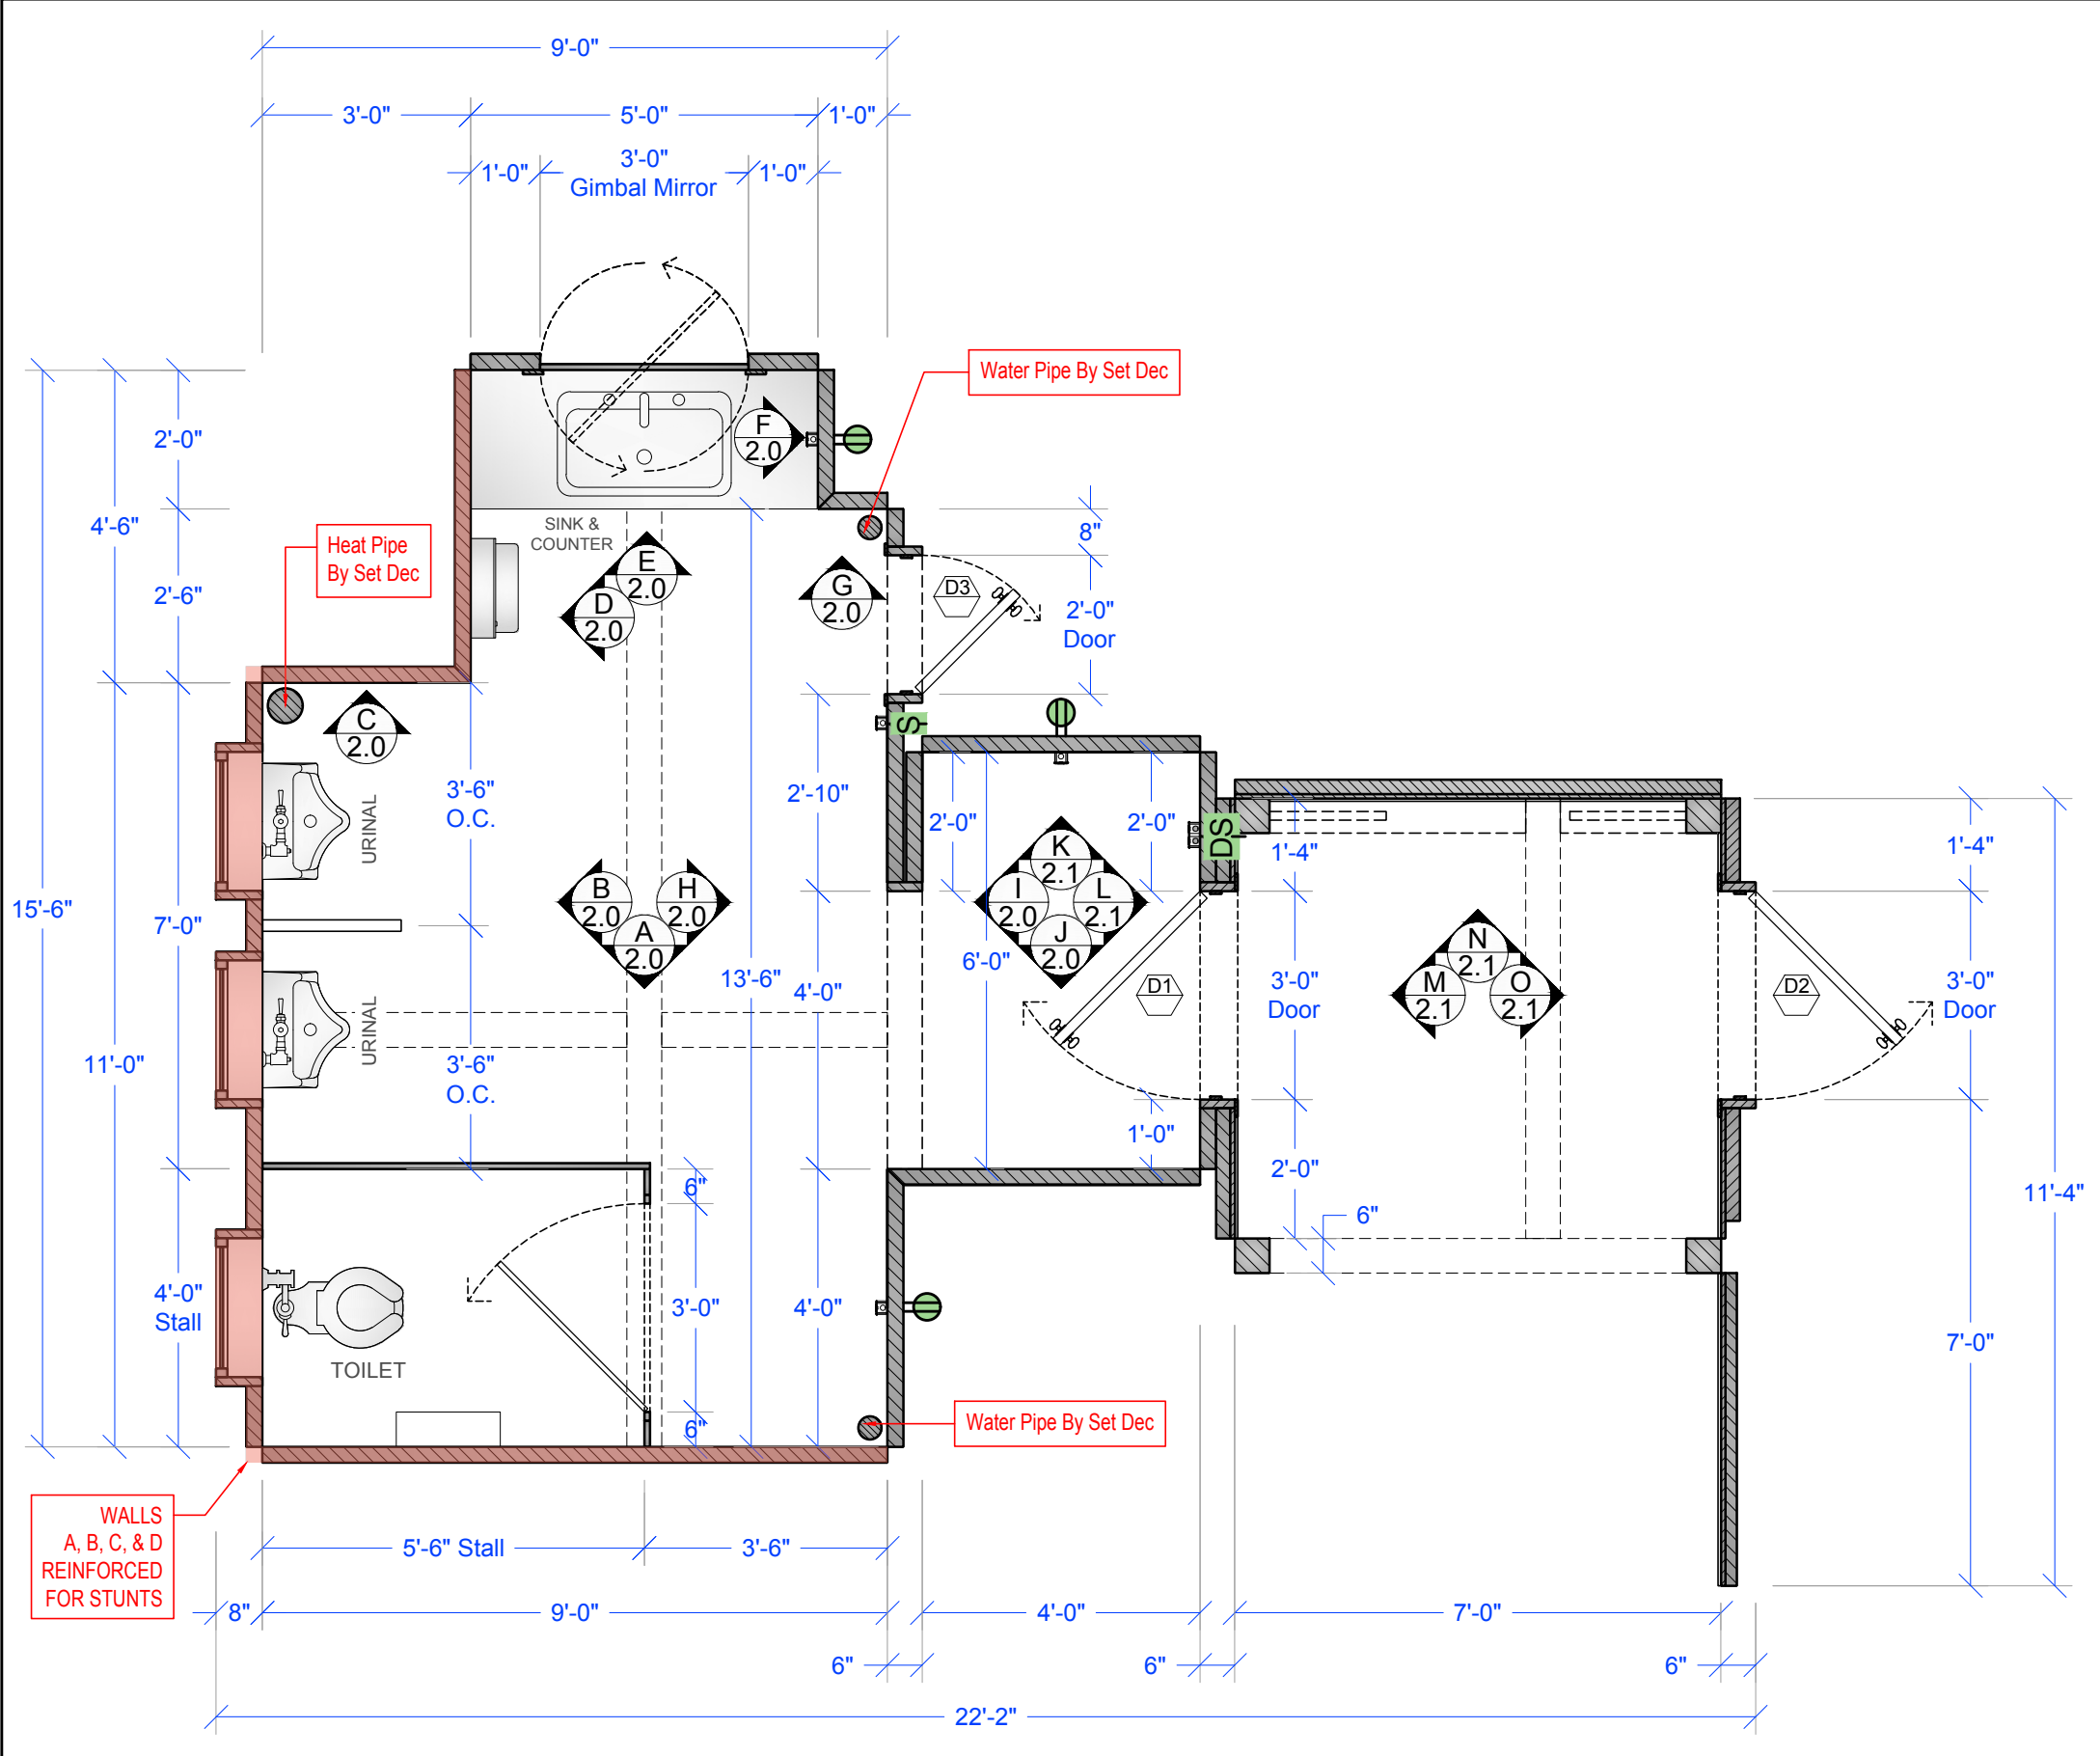

1 SET PLAN
SCALE: 1/2" = 1'-0"

2 REFLECTED CEILING PLAN
SCALE: 1/2" = 1'-0"

3 FLOORING PLAN
SCALE: 1/2" = 1'-0"

CEILING REFERENCE PHOTO
SCALE: NOT TO SCALE

+1/4" LUAN PAD THROUGHOUT

RELEASED
12-17-2024
SHOOT DATE: 01.09.25

1895 125 2020

FBI MOST WANTED
SEASON 6

PRODUCTION DESIGNER: KARA ZEIGON
ART DIRECTOR: CHRIS THOMPSON
SET DECORATOR: TORA PETERSON

DRAWING NAME: WINDOW DETAILS
SET NAME: 613-12 Int. College Bar Bathroom (VA)
LOCATION: Stage 24

SCALE: AS NOTED
DATE: 12.17.24
REV:

DRAWN: Colt F.

EPISODE: 613
SET #: 12

PLATE:

3.0

1 SET PLAN
SCALE: 1/2" = 1'-0"

A ELEVATION
SCALE: 1" = 1'-0"

A3 SECTION
SCALE: 1" = 1'-0"

A2 PLAN
SCALE: 1" = 1'-0"

A4 DETAIL
SCALE: FULL SCALE

RELEASED
12-18-2024
SHOOT DATE: 01.09.25