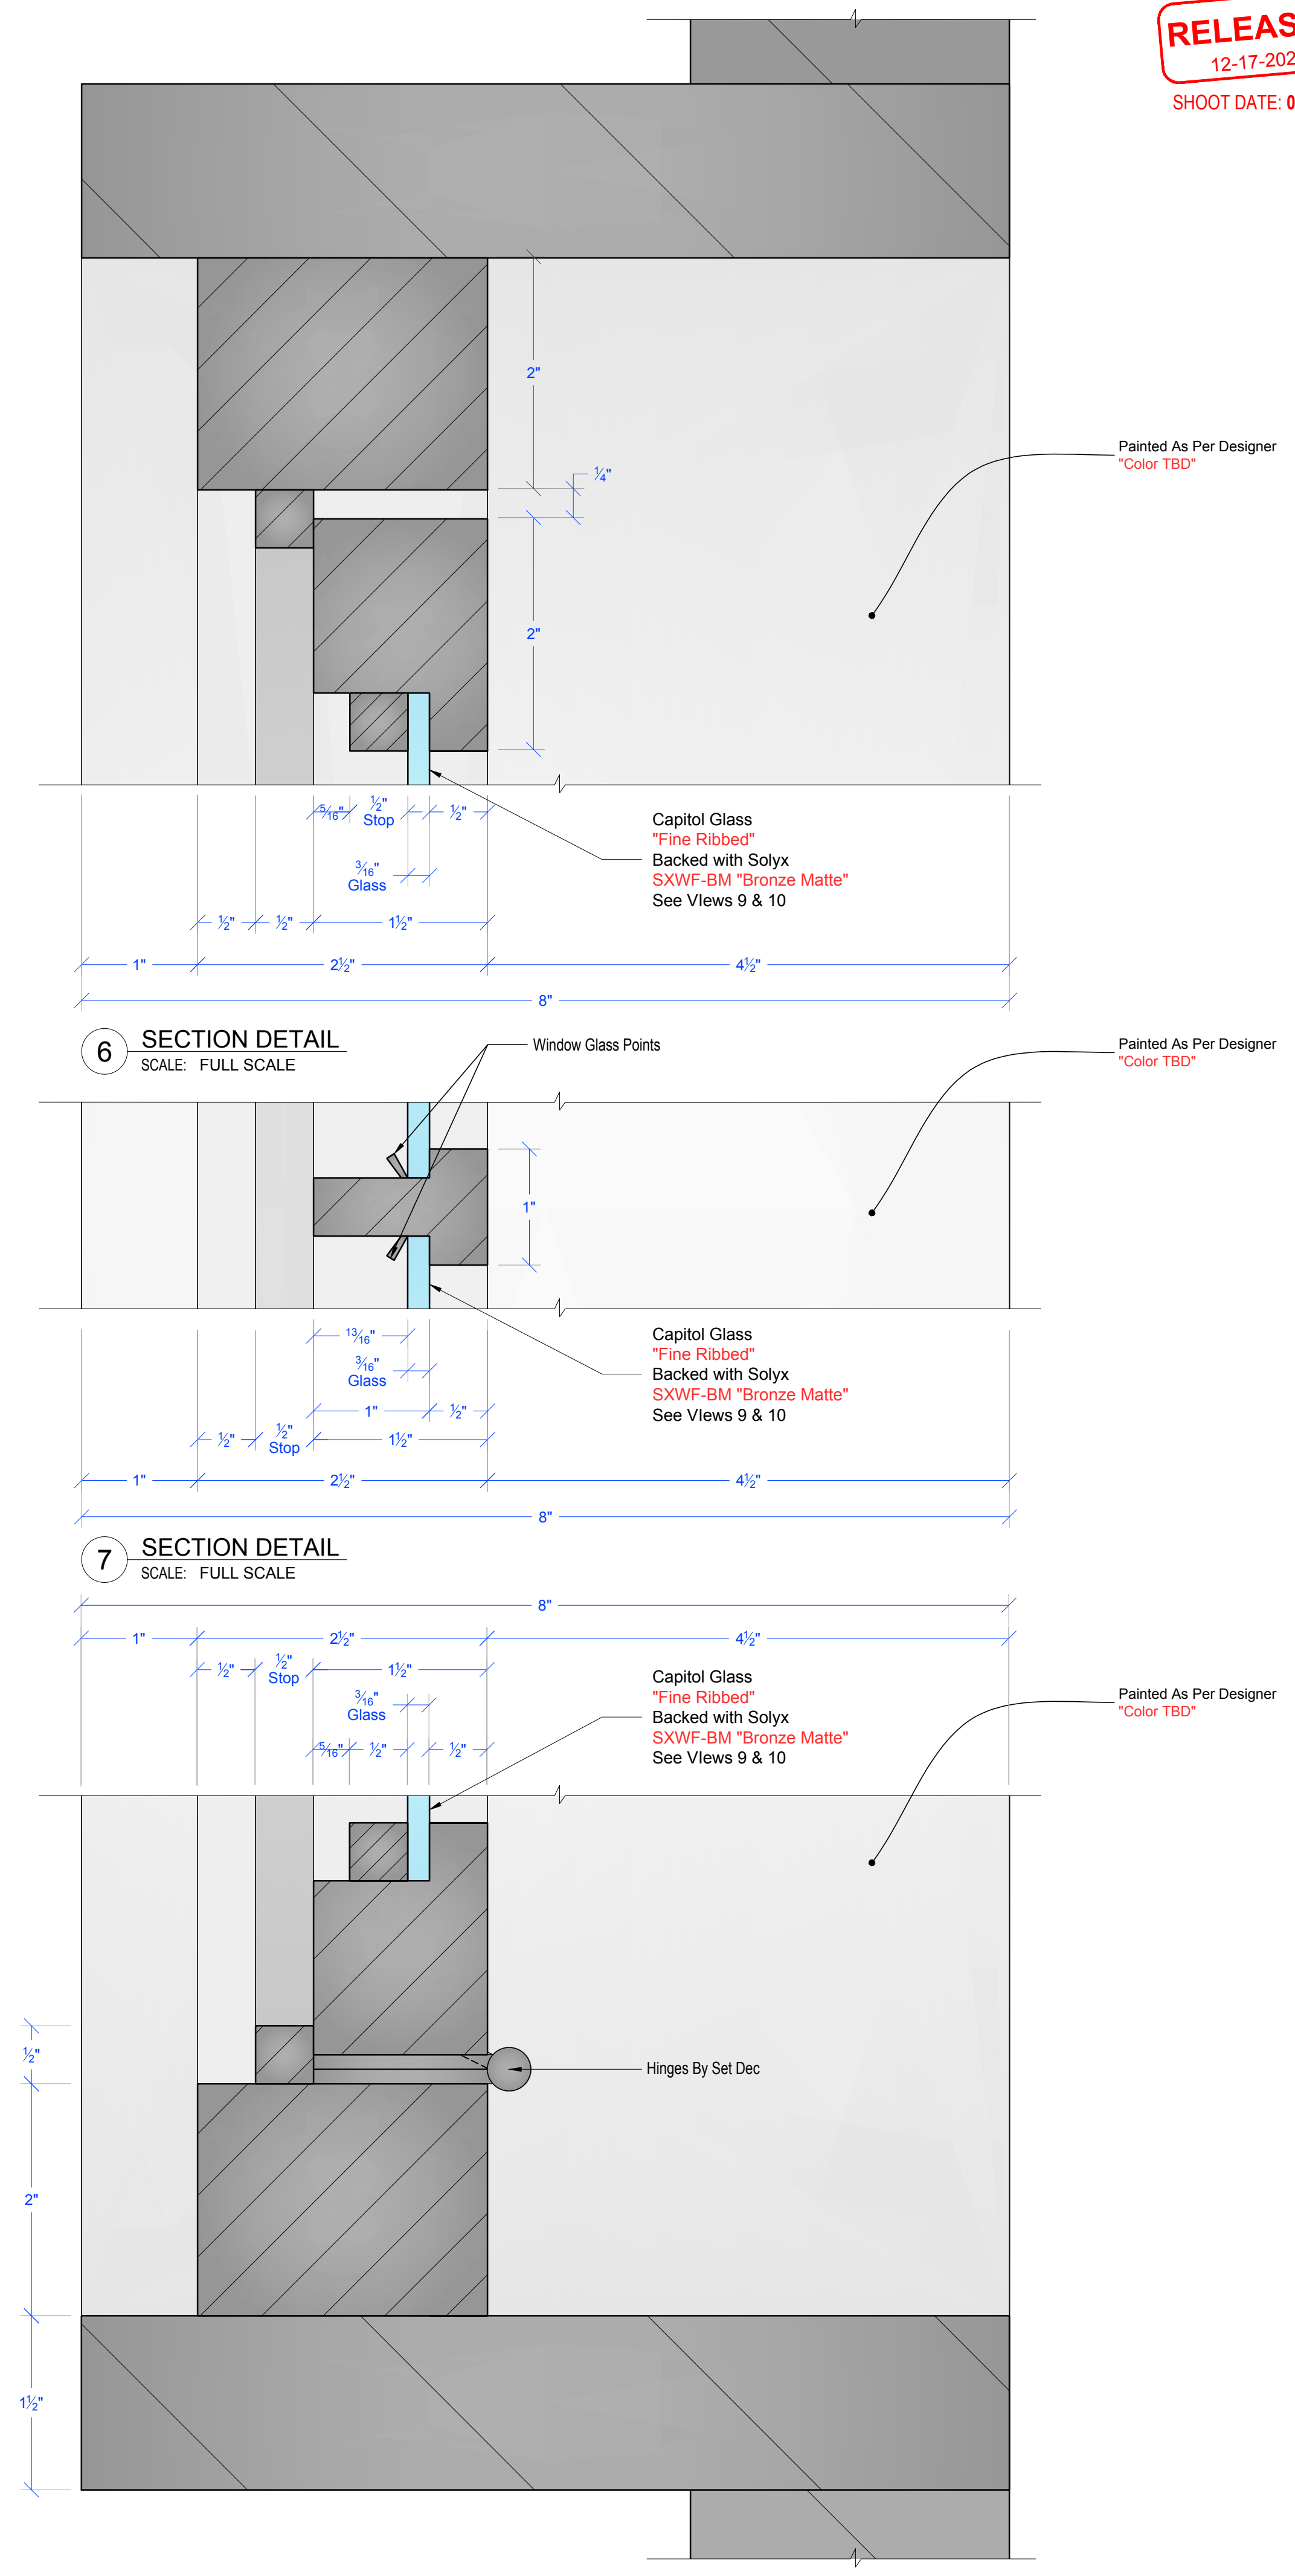

1 SET PLAN
SCALE: 1/2" = 1'-0"

2 REFLECTED CEILING PLAN
SCALE: 1/2" = 1'-0"

3 FLOORING PLAN
SCALE: 1/2" = 1'-0"

CEILING REFERENCE PHOTO
SCALE: NOT TO SCALE

+1/4" LUAN PAD THROUGHOUT

RELEASED
12-17-2024
SHOOT DATE: 01.09.25

1895 125 2020

FBI MOST WANTED
SEASON 6

PRODUCTION DESIGNER: KARA ZEIGON
ART DIRECTOR: CHRIS THOMPSON
SET DECORATOR: TORA PETERSON

DRAWING NAME: WINDOW DETAILS
SET NAME: 613-12 Int. College Bar Bathroom (VA)
LOCATION: Stage 24

SCALE: AS NOTED
DATE: 12.17.24
REV:

DRAWN: Colt F.

EPISODE: 613
SET #: 12

PLATE:

3.0

1 SET PLAN
SCALE: 1/2" = 1'-0"

A ELEVATION
SCALE: 1" = 1'-0"

A3 SECTION
SCALE: 1" = 1'-0"

A2 PLAN
SCALE: 1" = 1'-0"

A4 DETAIL
SCALE: FULL SCALE

RELEASED
12-18-2024
SHOOT DATE: 01.09.25