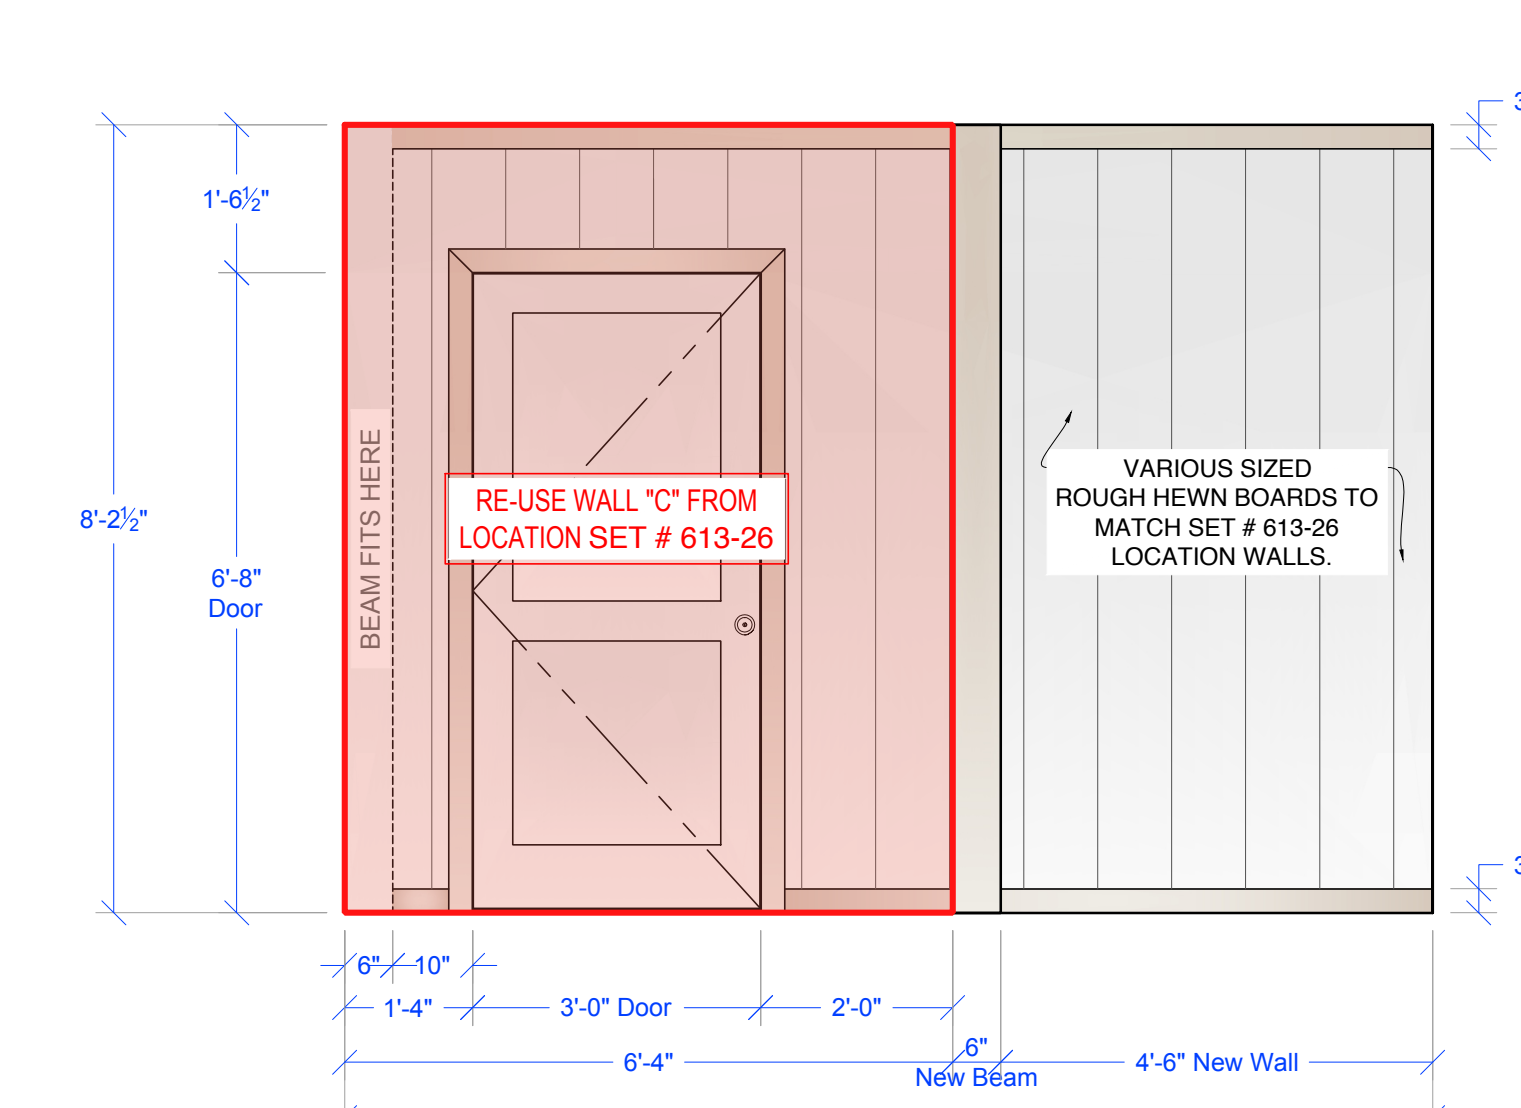

1 SET PLAN
SCALE: 1/2" = 1'-0"

2 REFLECTED CEILING PLAN
SCALE: 1/2" = 1'-0"

3 FLOORING PLAN
SCALE: 1/2" = 1'-0"

CEILING REFERENCE PHOTO
SCALE: NOT TO SCALE

+1/4" LUAN PAD THROUGHOUT

RELEASED
12-17-2024
SHOOT DATE: 01.09.25

1895 125 2020

FBI MOST WANTED
SEASON 6

PRODUCTION DESIGNER: KARA ZEIGON
ART DIRECTOR: CHRIS THOMPSON
SET DECORATOR: TORA PETERSON

DRAWING NAME: WINDOW DETAILS
SET NAME: 613-12 Int. College Bar Bathroom (VA)
LOCATION: Stage 24

SCALE: AS NOTED
DATE: 12.17.24
REV:

DRAWN: Colt F.

EPISODE: 613
SET #: 12

PLATE:

3.0

1 SET PLAN
SCALE: 1/2" = 1'-0"

A ELEVATION
SCALE: 1" = 1'-0"

A3 SECTION
SCALE: 1" = 1'-0"

A2 PLAN
SCALE: 1" = 1'-0"

A4 DETAIL
SCALE: FULL SCALE

RELEASED
12-18-2024
SHOOT DATE: 01.09.25