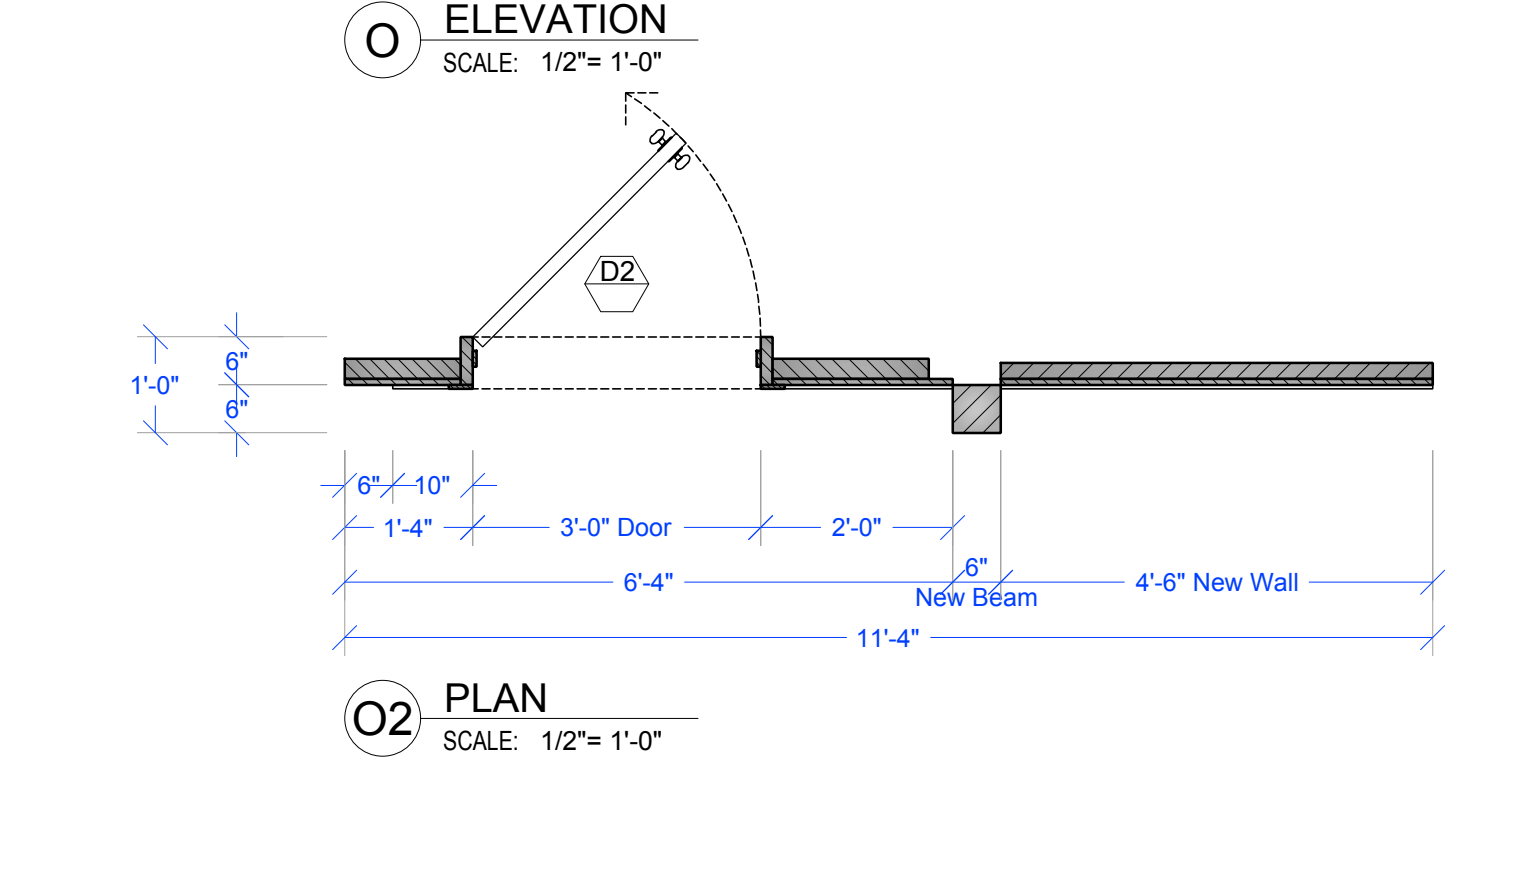

1 SET PLAN
SCALE: 1/2" = 1'-0"

2 REFLECTED CEILING PLAN
SCALE: 1/2" = 1'-0"

3 FLOORING PLAN
SCALE: 1/2" = 1'-0"

CEILING REFERENCE PHOTO
SCALE: NOT TO SCALE

+1/4" LUAN PAD THROUGHOUT

RELEASED
12-17-2024
SHOOT DATE: 01.09.25

1895 125 2020

FBI MOST WANTED
SEASON 6

PRODUCTION DESIGNER: KARA ZEIGON
ART DIRECTOR: CHRIS THOMPSON
SET DECORATOR: TORA PETERSON

DRAWING NAME: WINDOW DETAILS
SET NAME: 613-12 Int. College Bar Bathroom (VA)
LOCATION: Stage 24

SCALE: AS NOTED
DATE: 12.17.24
REV:

DRAWN: Colt F.

EPISODE: 613
SET #: 12

PLATE:

3.0

1 SET PLAN
SCALE: 1/2" = 1'-0"

A ELEVATION
SCALE: 1" = 1'-0"

A3 SECTION
SCALE: 1" = 1'-0"

A2 PLAN
SCALE: 1" = 1'-0"

A4 DETAIL
SCALE: FULL SCALE

RELEASED
12-18-2024
SHOOT DATE: 01.09.25