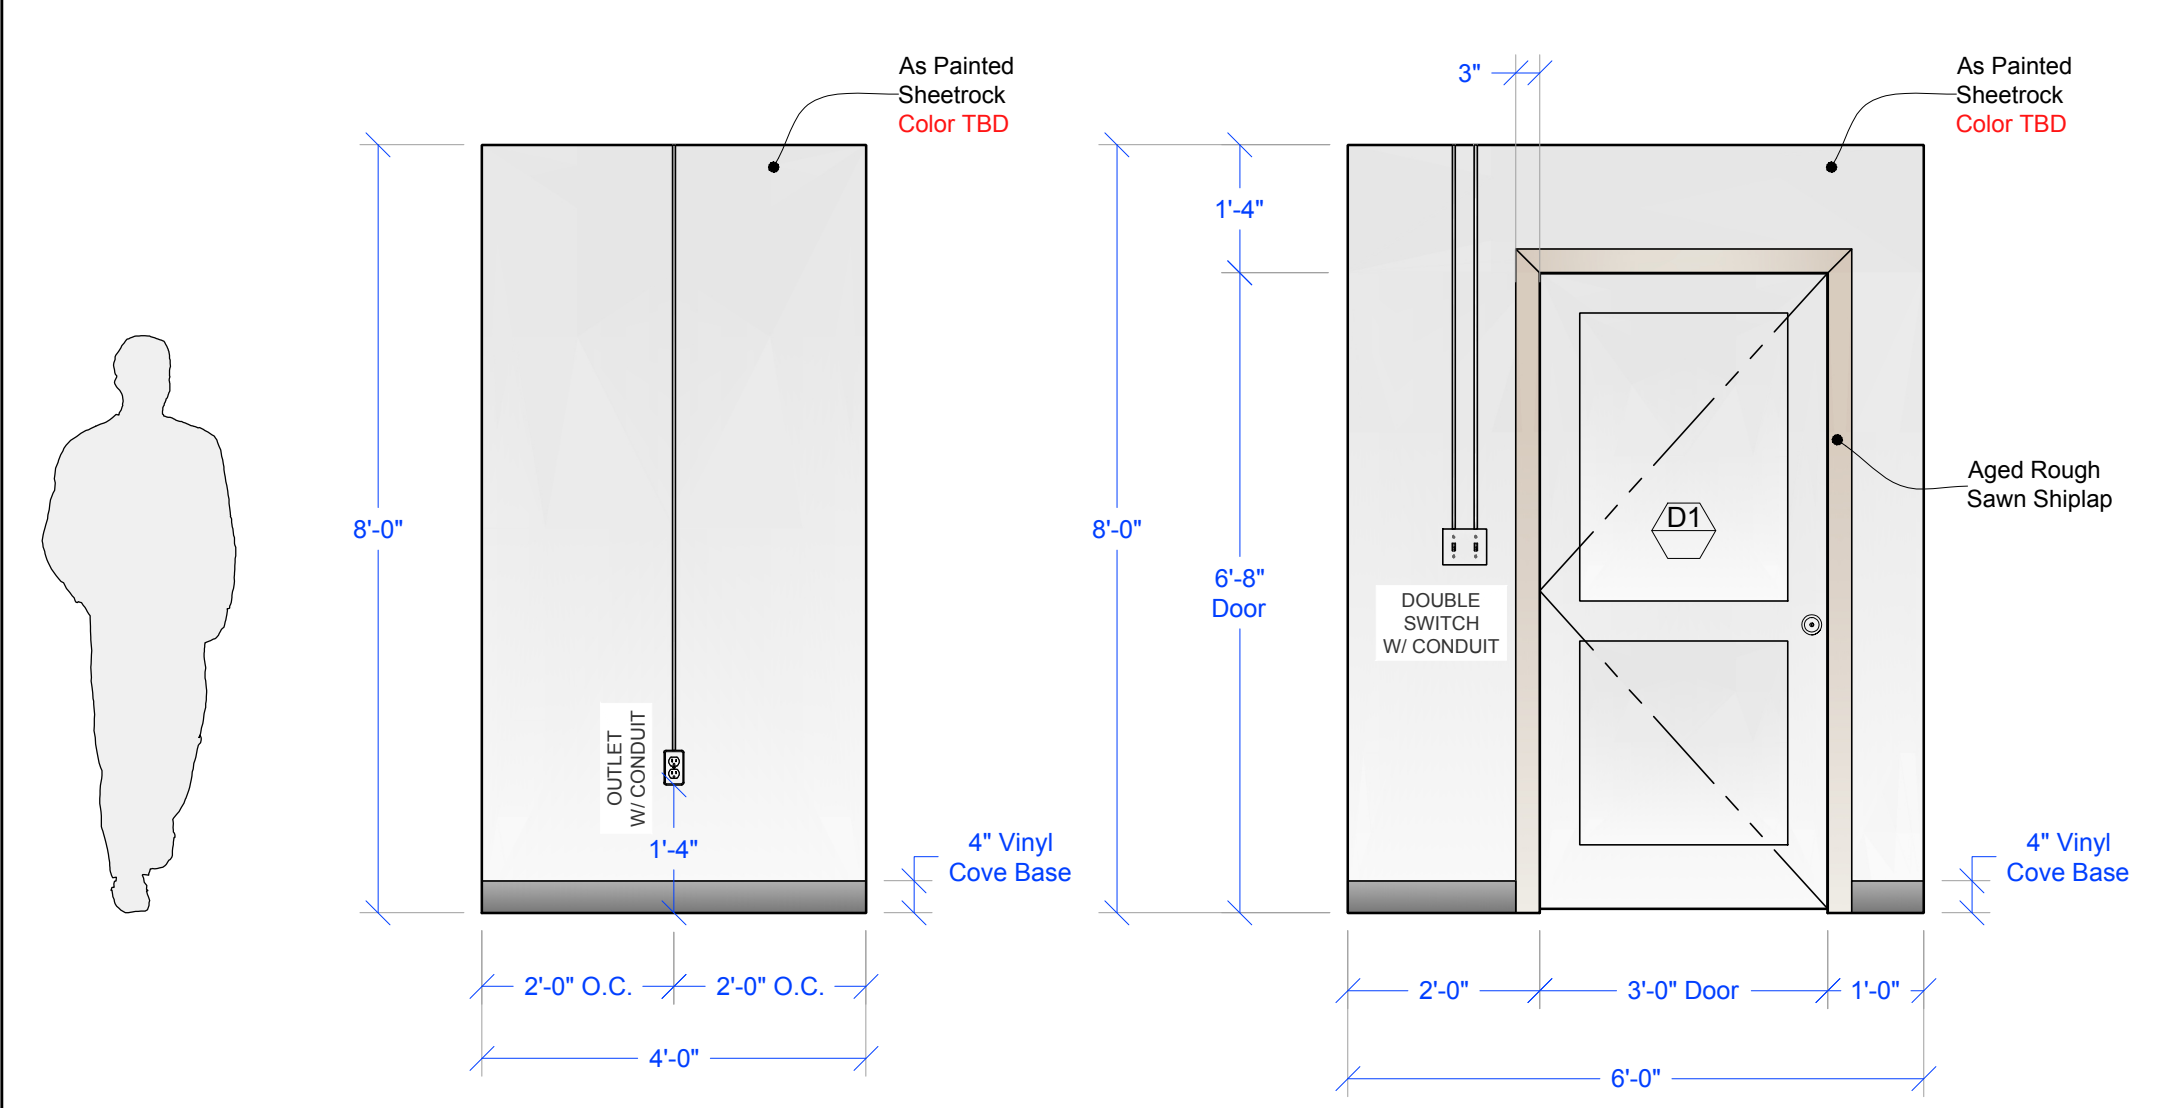

1 SET PLAN
SCALE: 1/2" = 1'-0"

2 REFLECTED CEILING PLAN
SCALE: 1/2" = 1'-0"

3 FLOORING PLAN
SCALE: 1/2" = 1'-0"

CEILING REFERENCE PHOTO
SCALE: NOT TO SCALE

+1/4" LUAN PAD THROUGHOUT

RELEASED
12-17-2024
SHOOT DATE: 01.09.25

1895 125 2020

FBI MOST WANTED
SEASON 6

PRODUCTION DESIGNER: KARA ZEIGON
ART DIRECTOR: CHRIS THOMPSON
SET DECORATOR: TORA PETERSON

DRAWING NAME: WINDOW DETAILS
SET NAME: 613-12 Int. College Bar Bathroom (VA)
LOCATION: Stage 24

SCALE: AS NOTED
DATE: 12.17.24
REV:

DRAWN: Colt F.

EPISODE: 613
SET #: 12

PLATE:

3.0

1 SET PLAN
SCALE: 1/2" = 1'-0"

A ELEVATION
SCALE: 1" = 1'-0"

A3 SECTION
SCALE: 1" = 1'-0"

A2 PLAN
SCALE: 1" = 1'-0"

A4 DETAIL
SCALE: FULL SCALE

RELEASED
12-18-2024
SHOOT DATE: 01.09.25