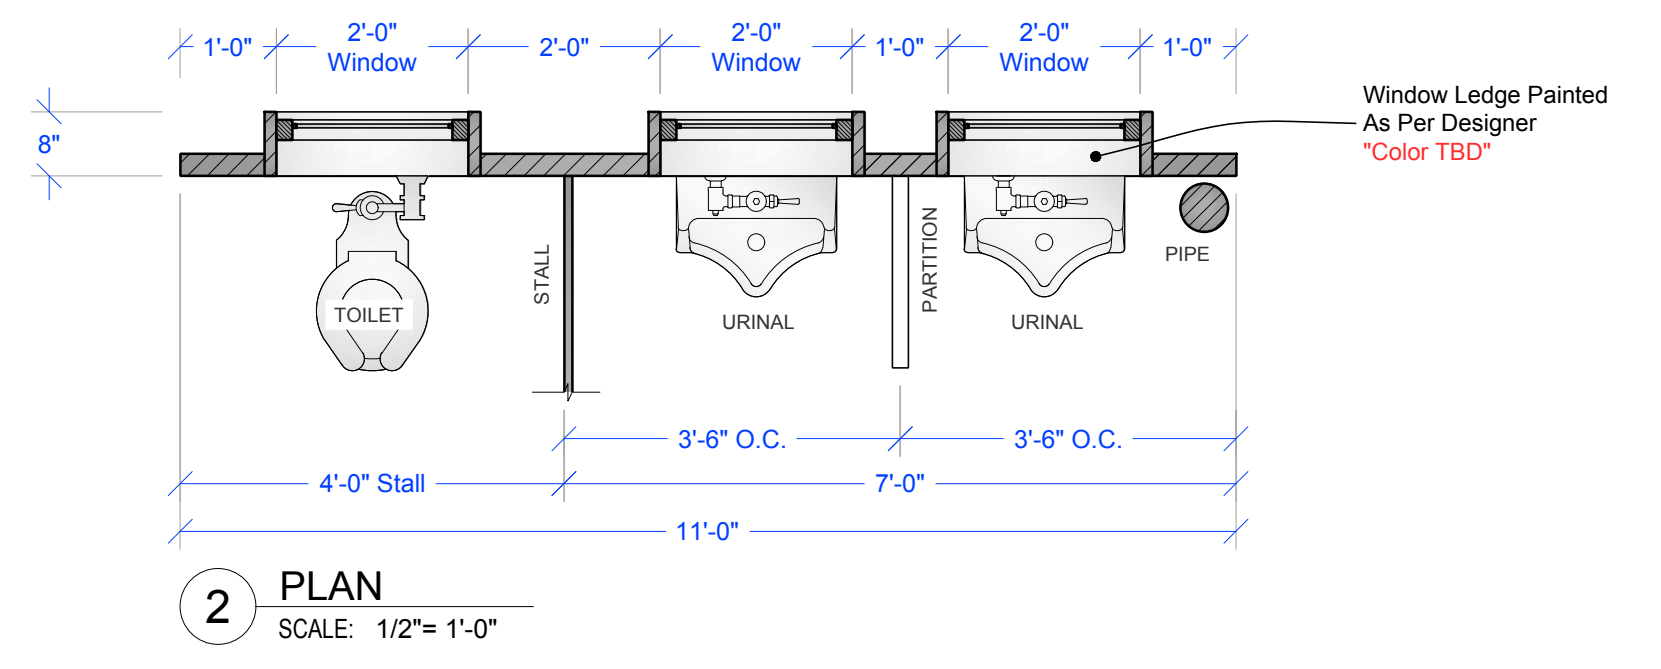

1 SET PLAN
SCALE: 1/2" = 1'-0"

2 REFLECTED CEILING PLAN
SCALE: 1/2" = 1'-0"

3 FLOORING PLAN
SCALE: 1/2" = 1'-0"

CEILING REFERENCE PHOTO
SCALE: NOT TO SCALE

+1/4" LUAN PAD THROUGHOUT

RELEASED
12-17-2024
SHOOT DATE: 01.09.25

1895 125 2020

FBI MOST WANTED
SEASON 6

PRODUCTION DESIGNER: KARA ZEIGON
ART DIRECTOR: CHRIS THOMPSON
SET DECORATOR: TORA PETERSON

DRAWING NAME: WINDOW DETAILS
SET NAME: 613-12 Int. College Bar Bathroom (VA)
LOCATION: Stage 24

SCALE: AS NOTED
DATE: 12.17.24
REV:

DRAWN: Colt F.

EPISODE: 613
SET #: 12

PLATE:

3.0

1 SET PLAN
SCALE: 1/2" = 1'-0"

A ELEVATION
SCALE: 1" = 1'-0"

A3 SECTION
SCALE: 1" = 1'-0"

A2 PLAN
SCALE: 1" = 1'-0"

A4 DETAIL
SCALE: FULL SCALE

RELEASED
12-18-2024
SHOOT DATE: 01.09.25