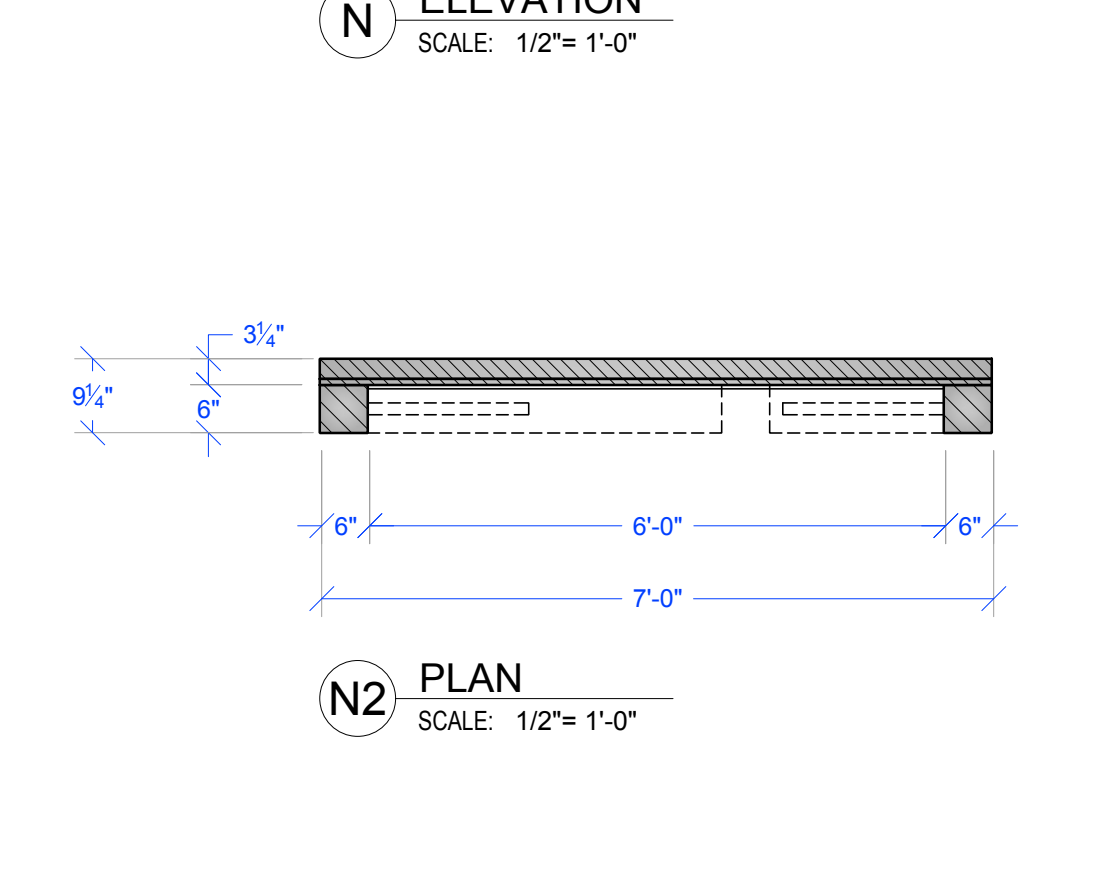

1 SET PLAN
SCALE: 1/2" = 1'-0"

2 REFLECTED CEILING PLAN
SCALE: 1/2" = 1'-0"

3 FLOORING PLAN
SCALE: 1/2" = 1'-0"

CEILING REFERENCE PHOTO
SCALE: NOT TO SCALE

+1/4" LUAN PAD THROUGHOUT

RELEASED
12-17-2024
SHOOT DATE: 01.09.25

1895 125 2020

FBI MOST WANTED
SEASON 6

PRODUCTION DESIGNER: KARA ZEIGON
ART DIRECTOR: CHRIS THOMPSON
SET DECORATOR: TORA PETERSON

DRAWING NAME: WINDOW DETAILS
SET NAME: 613-12 Int. College Bar Bathroom (VA)
LOCATION: Stage 24

SCALE: AS NOTED
DATE: 12.17.24
REV:

DRAWN: Colt F.

EPISODE: 613
SET #: 12

PLATE:

3.0

1 SET PLAN
SCALE: 1/2" = 1'-0"

A ELEVATION
SCALE: 1" = 1'-0"

A3 SECTION
SCALE: 1" = 1'-0"

A2 PLAN
SCALE: 1" = 1'-0"

A4 DETAIL
SCALE: FULL SCALE

RELEASED
12-18-2024
SHOOT DATE: 01.09.25