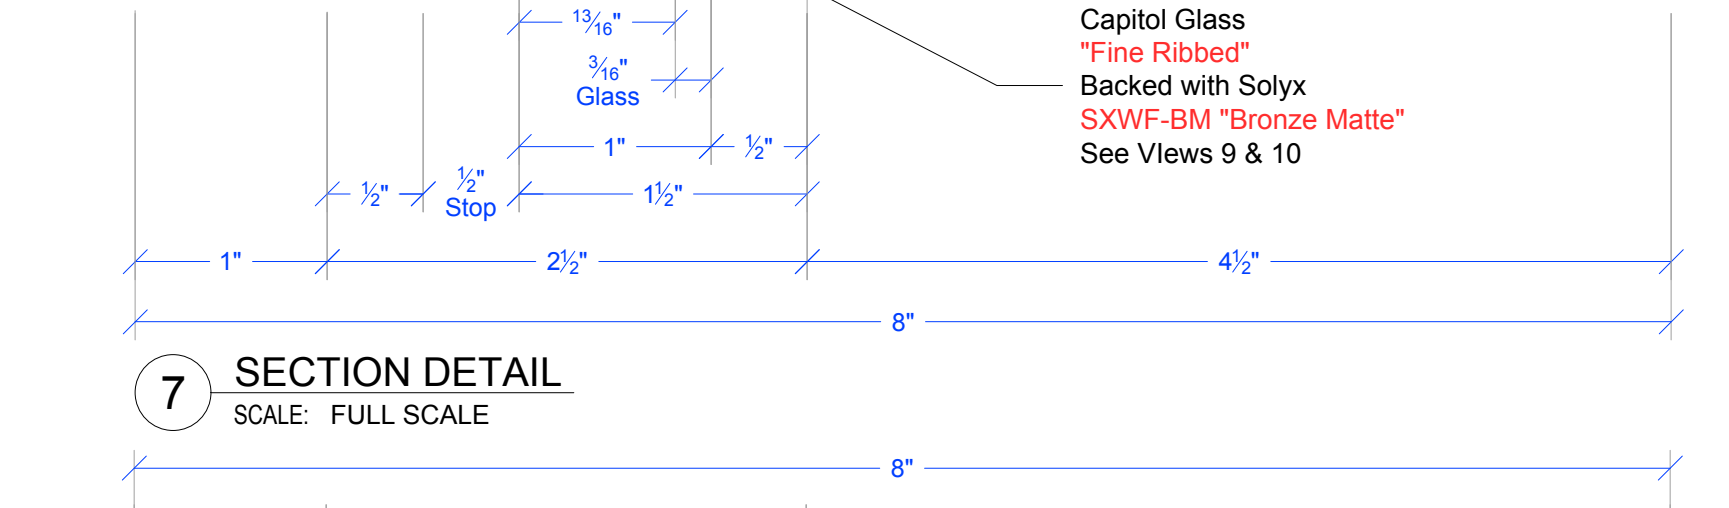

1 SET PLAN
SCALE: 1/2" = 1'-0"

2 REFLECTED CEILING PLAN
SCALE: 1/2" = 1'-0"

3 FLOORING PLAN
SCALE: 1/2" = 1'-0"

CEILING REFERENCE PHOTO
SCALE: NOT TO SCALE

+1/4" LUAN PAD THROUGHOUT

RELEASED
12-17-2024
SHOOT DATE: 01.09.25

1895 125 2020

FBI MOST WANTED
SEASON 6

PRODUCTION DESIGNER: KARA ZEIGON
ART DIRECTOR: CHRIS THOMPSON
SET DECORATOR: TORA PETERSON

DRAWING NAME: WINDOW DETAILS
SET NAME: 613-12 Int. College Bar Bathroom (VA)
LOCATION: Stage 24

SCALE: AS NOTED
DATE: 12.17.24
REV:

DRAWN: Colt F.

EPISODE: 613
SET #: 12

PLATE:

3.0

1 SET PLAN
SCALE: 1/2" = 1'-0"

A ELEVATION
SCALE: 1" = 1'-0"

A3 SECTION
SCALE: 1" = 1'-0"

A2 PLAN
SCALE: 1" = 1'-0"

A4 DETAIL
SCALE: FULL SCALE

RELEASED
12-18-2024
SHOOT DATE: 01.09.25