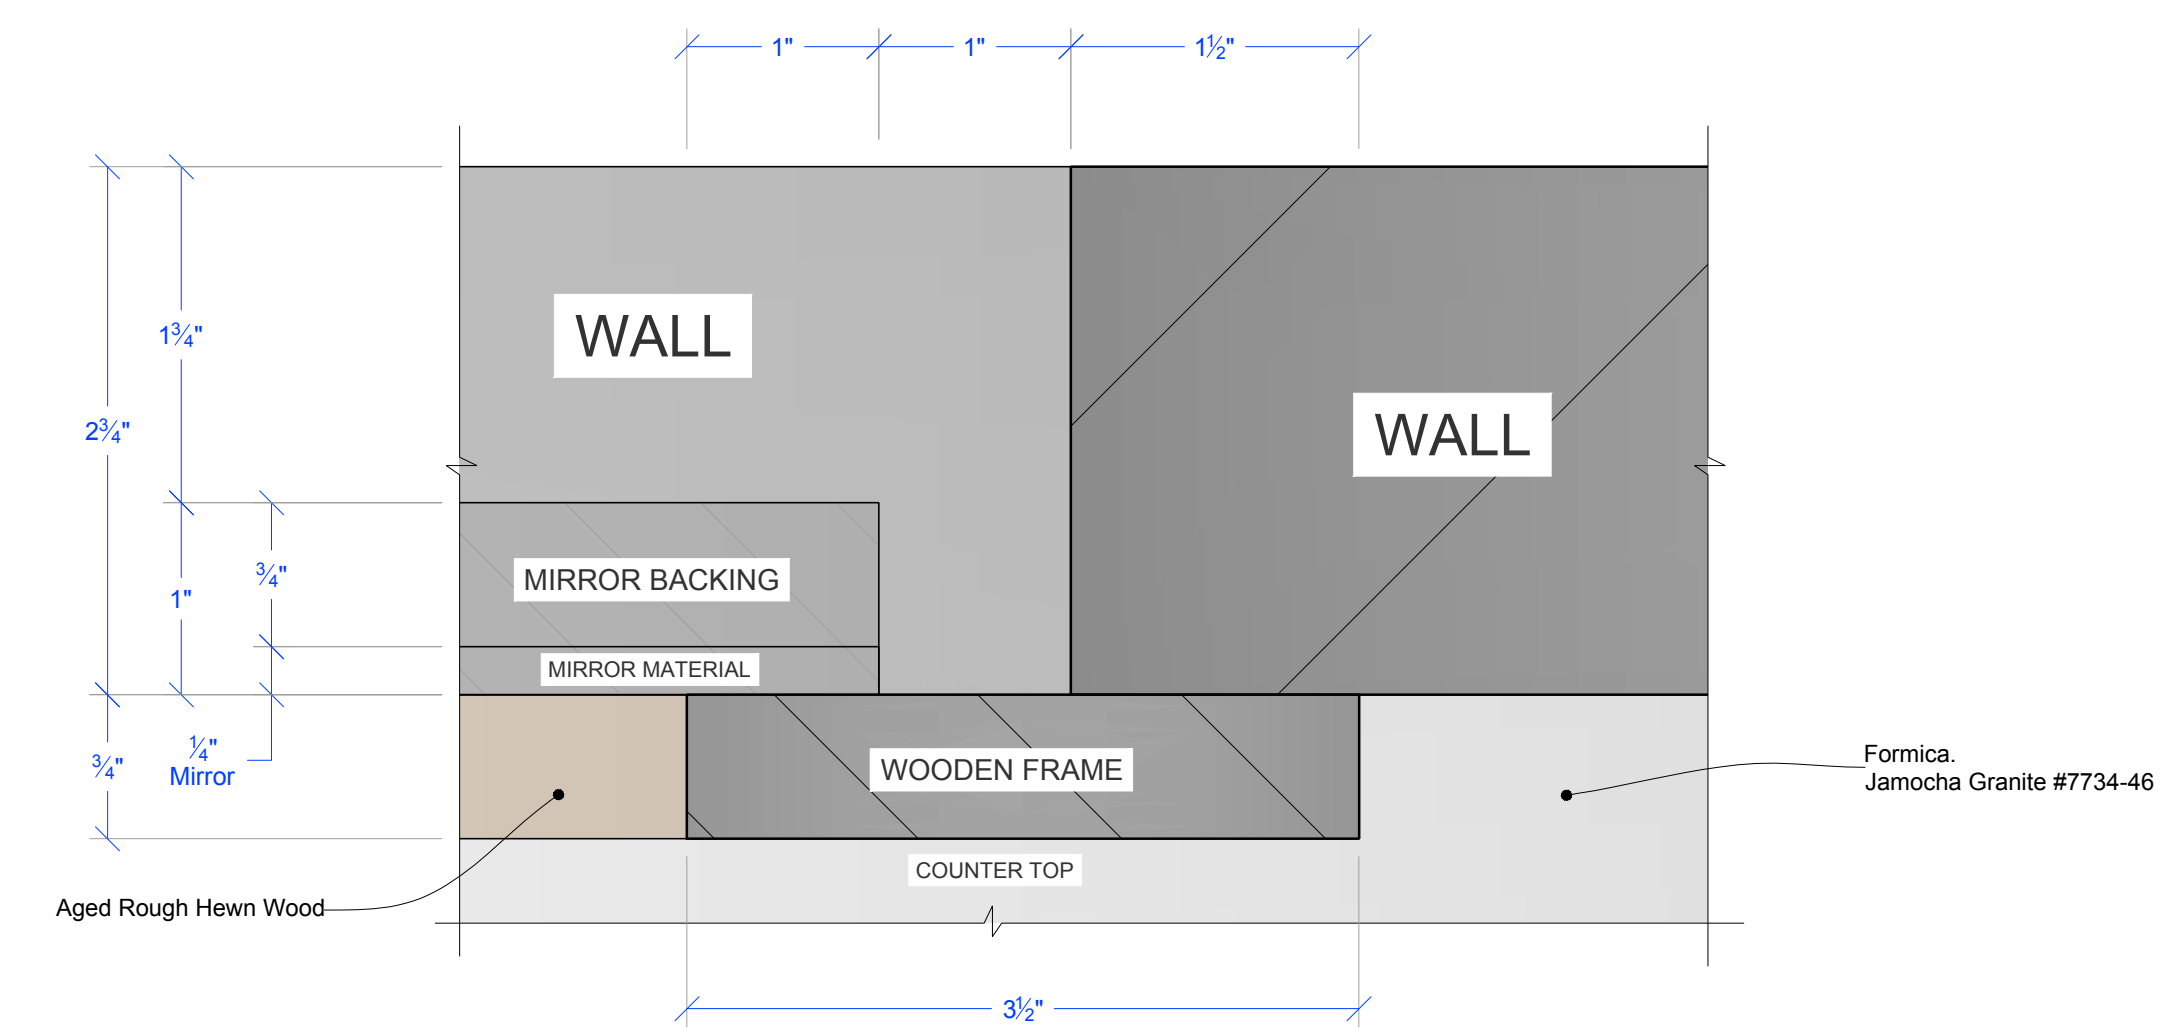

SCALE: AS NOTED
DATE: 12.17.24
REV:

DRAWN: Colt F.

EPISODE: 613
SET #: 12

PLATE:

3.0

1 SET PLAN
SCALE: 1/2" = 1'-0"

A ELEVATION
SCALE: 1" = 1'-0"

A3 SECTION
SCALE: 1" = 1'-0"

A2 PLAN
SCALE: 1" = 1'-0"

A4 DETAIL
SCALE: FULL SCALE

RELEASED
12-18-2024
SHOOT DATE: 01.09.25