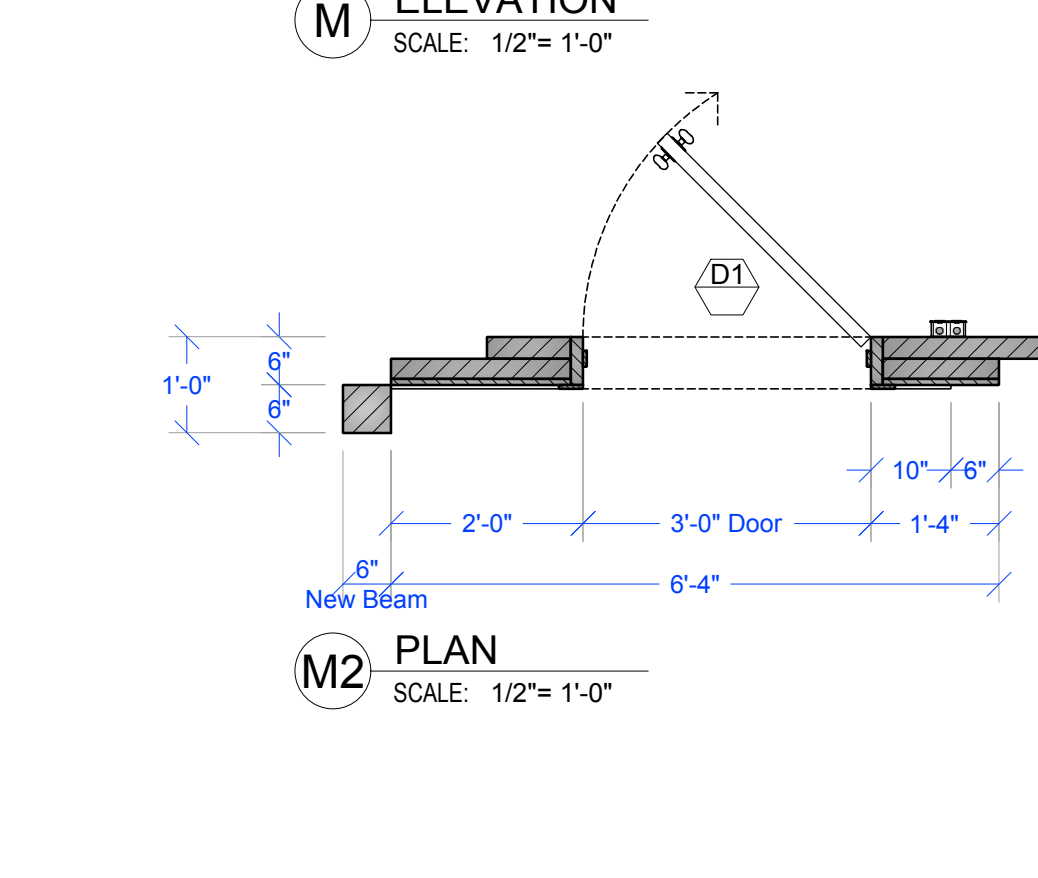

1 SET PLAN
SCALE: 1/2" = 1'-0"

2 REFLECTED CEILING PLAN
SCALE: 1/2" = 1'-0"

3 FLOORING PLAN
SCALE: 1/2" = 1'-0"

CEILING REFERENCE PHOTO
SCALE: NOT TO SCALE

+1/4" LUAN PAD THROUGHOUT

RELEASED
12-17-2024
SHOOT DATE: 01.09.25

1895 125 2020

FBI MOST WANTED
SEASON 6

PRODUCTION DESIGNER: KARA ZEIGON
ART DIRECTOR: CHRIS THOMPSON
SET DECORATOR: TORA PETERSON

DRAWING NAME: WINDOW DETAILS
SET NAME: 613-12 Int. College Bar Bathroom (VA)
LOCATION: Stage 24

SCALE: AS NOTED
DATE: 12.17.24
REV:

DRAWN: Colt F.

EPISODE: 613
SET #: 12

PLATE:

3.0

1 SET PLAN
SCALE: 1/2" = 1'-0"

A ELEVATION
SCALE: 1" = 1'-0"

A3 SECTION
SCALE: 1" = 1'-0"

A2 PLAN
SCALE: 1" = 1'-0"

A4 DETAIL
SCALE: FULL SCALE

RELEASED
12-18-2024
SHOOT DATE: 01.09.25