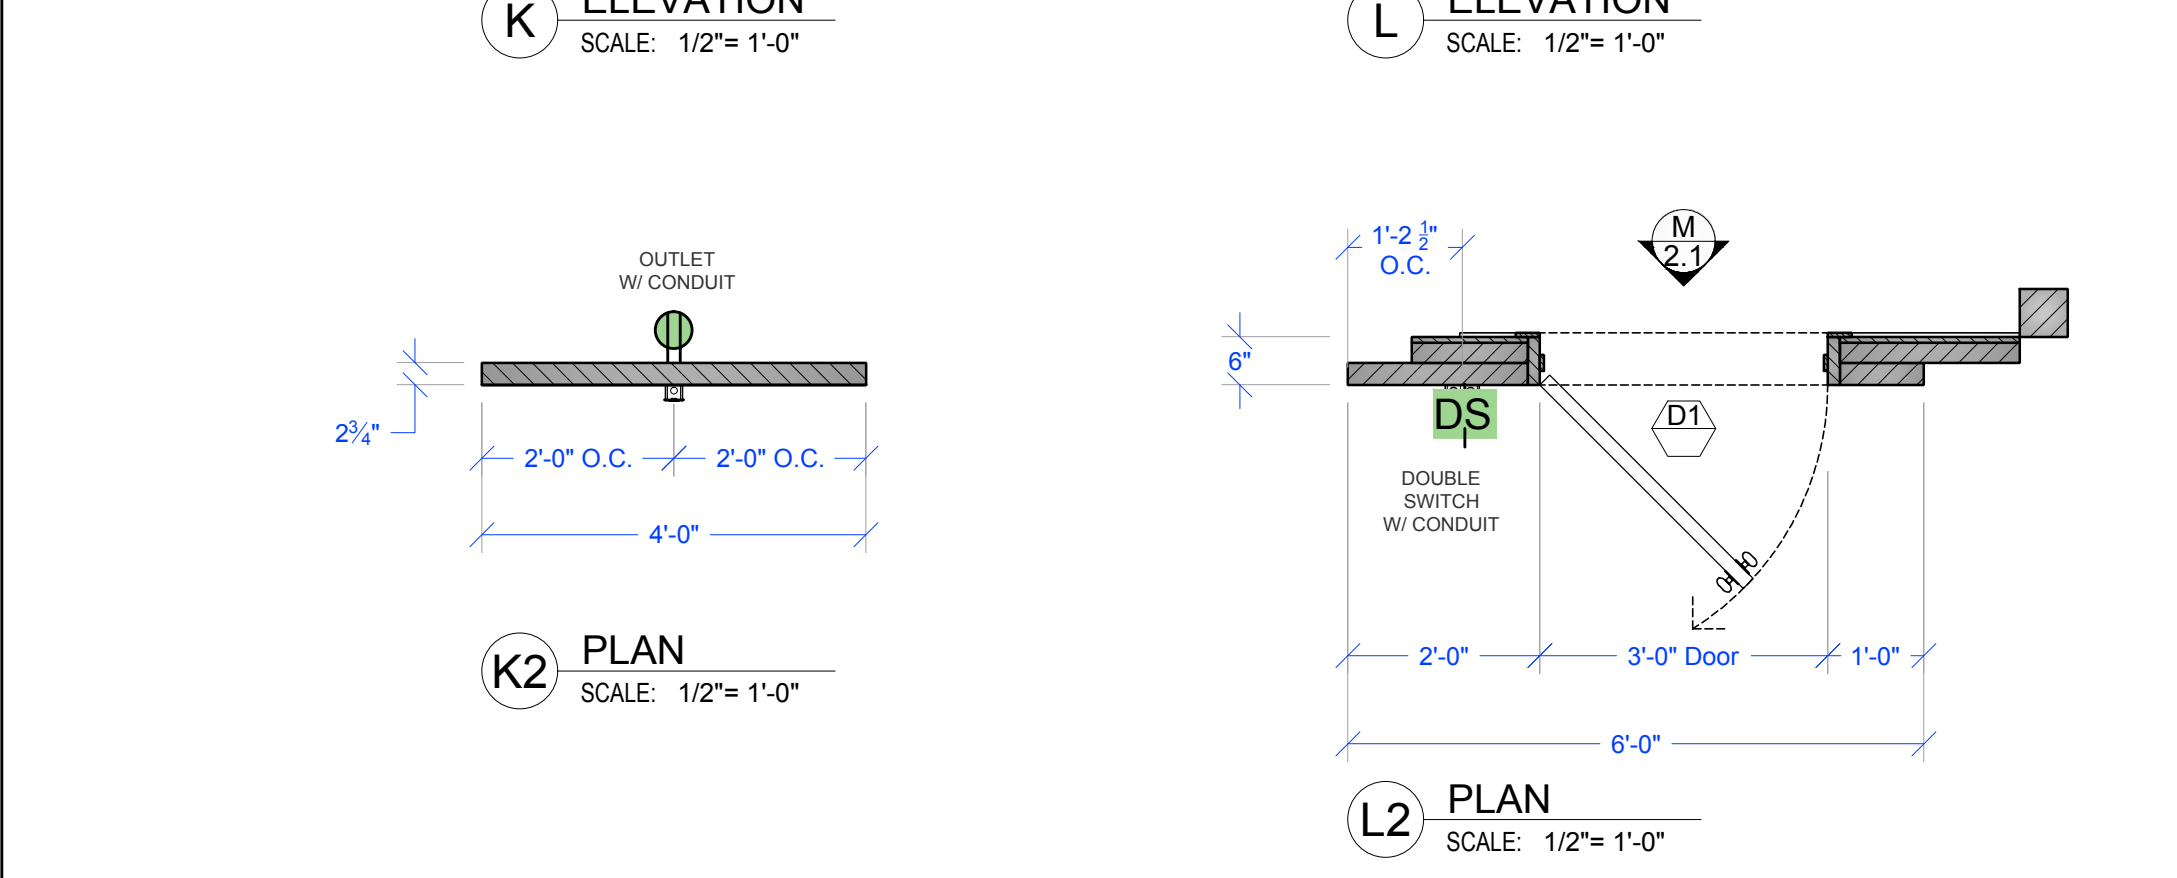

1 SET PLAN
SCALE: 1/2" = 1'-0"

2 REFLECTED CEILING PLAN
SCALE: 1/2" = 1'-0"

3 FLOORING PLAN
SCALE: 1/2" = 1'-0"

CEILING REFERENCE PHOTO
SCALE: NOT TO SCALE

+1/4" LUAN PAD THROUGHOUT

RELEASED
12-17-2024
SHOOT DATE: 01.09.25

1895 125 2020

FBI MOST WANTED
SEASON 6

PRODUCTION DESIGNER: KARA ZEIGON
ART DIRECTOR: CHRIS THOMPSON
SET DECORATOR: TORA PETERSON

DRAWING NAME: WINDOW DETAILS
SET NAME: 613-12 Int. College Bar Bathroom (VA)
LOCATION: Stage 24

SCALE: AS NOTED
DATE: 12.17.24
REV:

DRAWN: Colt F.

EPISODE: 613
SET #: 12

PLATE:

3.0

1 SET PLAN
SCALE: 1/2" = 1'-0"

A ELEVATION
SCALE: 1" = 1'-0"

A3 SECTION
SCALE: 1" = 1'-0"

A2 PLAN
SCALE: 1" = 1'-0"

A4 DETAIL
SCALE: FULL SCALE

RELEASED
12-18-2024
SHOOT DATE: 01.09.25