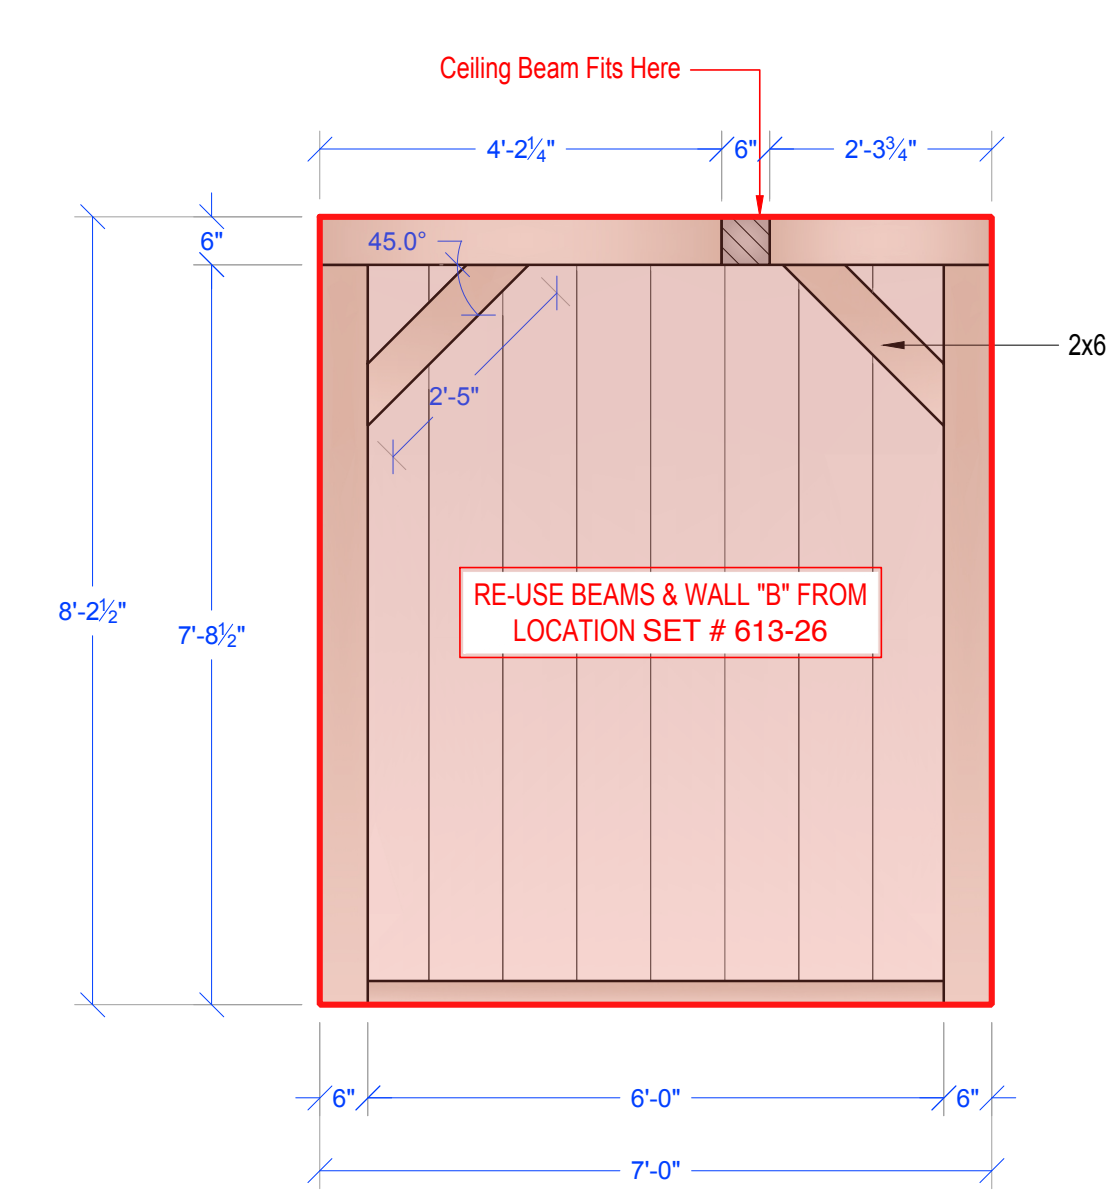

1 SET PLAN
SCALE: 1/2" = 1'-0"

2 REFLECTED CEILING PLAN
SCALE: 1/2" = 1'-0"

3 FLOORING PLAN
SCALE: 1/2" = 1'-0"

CEILING REFERENCE PHOTO
SCALE: NOT TO SCALE

+1/4" LUAN PAD THROUGHOUT

RELEASED
12-17-2024
SHOOT DATE: 01.09.25

1895 125 2020

FBI MOST WANTED
SEASON 6

PRODUCTION DESIGNER: KARA ZEIGON
ART DIRECTOR: CHRIS THOMPSON
SET DECORATOR: TORA PETERSON

DRAWING NAME: WINDOW DETAILS
SET NAME: 613-12 Int. College Bar Bathroom (VA)
LOCATION: Stage 24

SCALE: AS NOTED
DATE: 12.17.24
REV:

DRAWN: Colt F.

EPISODE: 613
SET #: 12

PLATE:

3.0

1 SET PLAN
SCALE: 1/2" = 1'-0"

A ELEVATION
SCALE: 1" = 1'-0"

A3 SECTION
SCALE: 1" = 1'-0"

A2 PLAN
SCALE: 1" = 1'-0"

A4 DETAIL
SCALE: FULL SCALE

RELEASED
12-18-2024
SHOOT DATE: 01.09.25