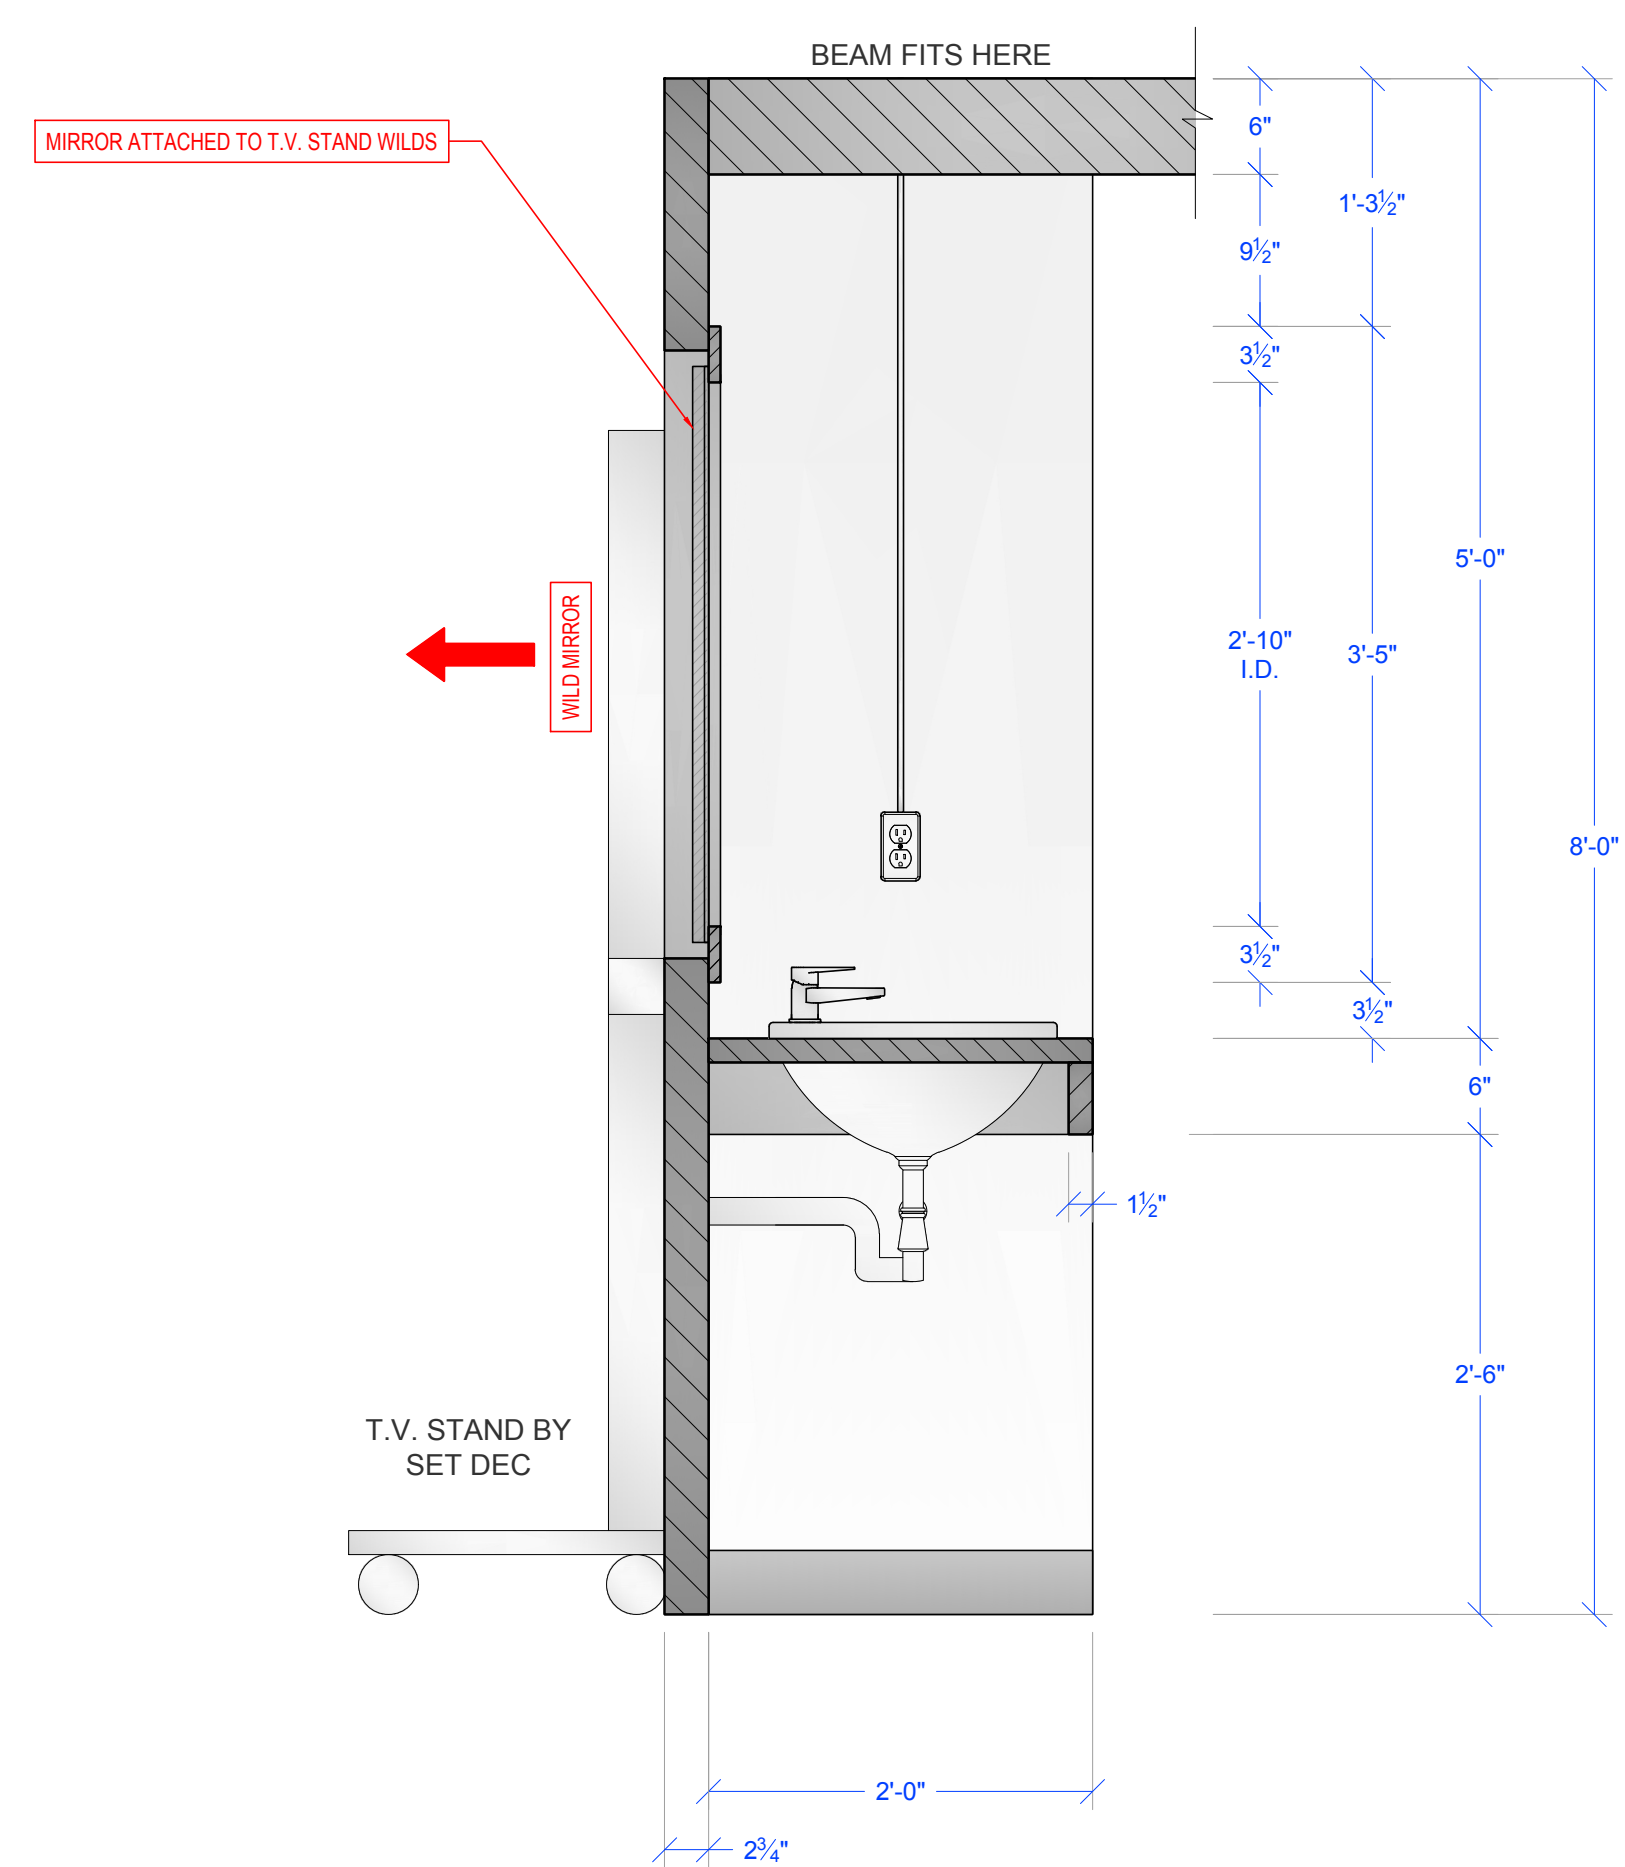

1 SET PLAN
SCALE: 1/2" = 1'-0"

2 REFLECTED CEILING PLAN
SCALE: 1/2" = 1'-0"

3 FLOORING PLAN
SCALE: 1/2" = 1'-0"

CEILING REFERENCE PHOTO
SCALE: NOT TO SCALE

+1/4" LUAN PAD THROUGHOUT

RELEASED
12-17-2024
SHOOT DATE: 01.09.25

1895 125 2020

FBI MOST WANTED
SEASON 6

PRODUCTION DESIGNER: KARA ZEIGON
ART DIRECTOR: CHRIS THOMPSON
SET DECORATOR: TORA PETERSON

DRAWING NAME: WINDOW DETAILS
SET NAME: 613-12 Int. College Bar Bathroom (VA)
LOCATION: Stage 24

SCALE: AS NOTED
DATE: 12.17.24
REV:

DRAWN: Colt F.

EPISODE: 613
SET #: 12

PLATE:

3.0

1 SET PLAN
SCALE: 1/2" = 1'-0"

A ELEVATION
SCALE: 1" = 1'-0"

A3 SECTION
SCALE: 1" = 1'-0"

A2 PLAN
SCALE: 1" = 1'-0"

A4 DETAIL
SCALE: FULL SCALE

RELEASED
12-18-2024
SHOOT DATE: 01.09.25